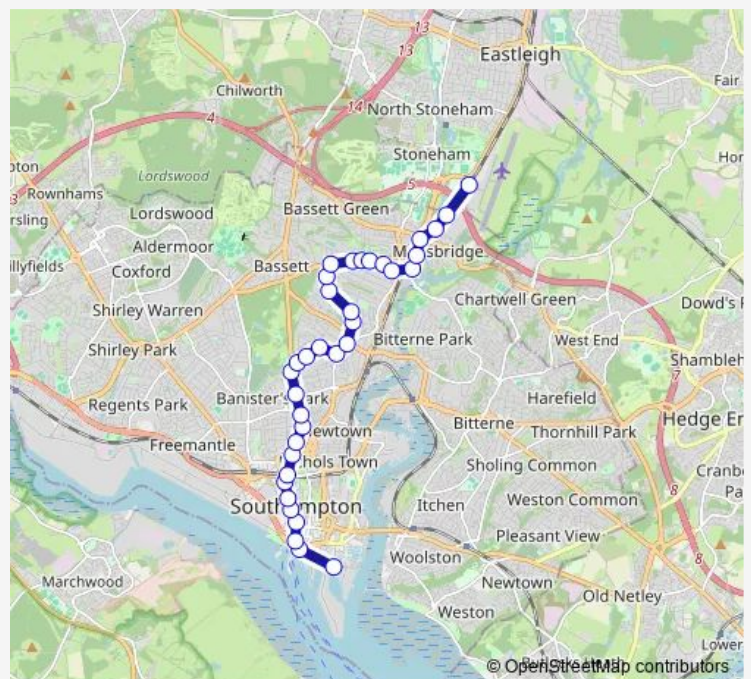

### Route schedule

Southampton NOCS — Airport Parkway

Monday 00:00-23:30

Tuesday 00:00-23:30

Wednesday 00:00-23:30

Thursday 00:00-23:30

Friday 00:00-23:30

Saturday 00:00-23:30

### Route info

Direction: Southampton NOCS

Stops: 35

Trip Duration: 0 hour 52 min

■ U1A — Eastern Docks - Southampton City Centre - University Interchange - Airport Parkway

Jubilee Sports Hall

Highfield Interchange