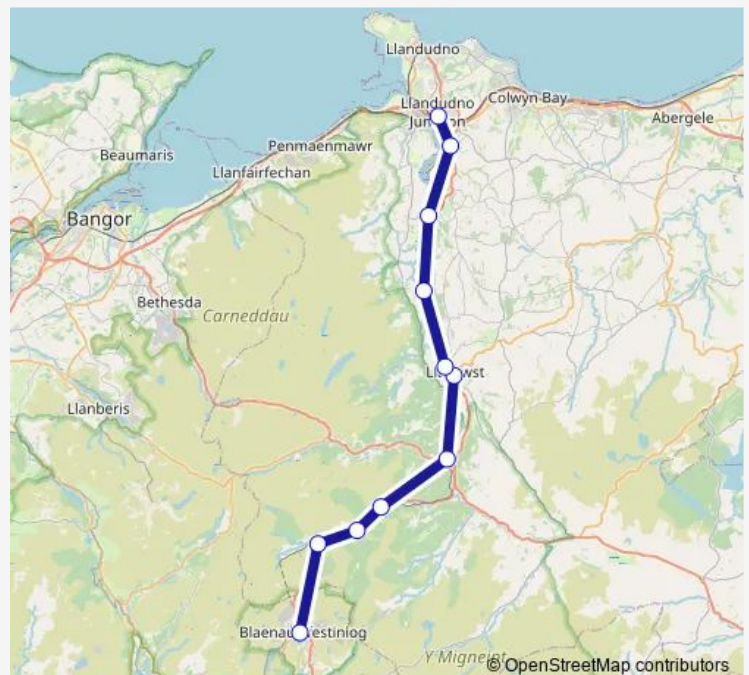

Rail Aw:Bff->Llj AW train service from BFF to Llj

[Go to website](#)

Direction

Blaenau Ffestiniog — Llandudno Junction

11 stops

[Open route schedule](#)

Blaenau Ffestiniog

Roman Bridge

Dolwyddelan

Pont-y-Pant

Betws-y-Coed

Llanrwst

North Llanrwst

Dolgarrog

Tal-y-Cafn

Glan Conwy

Llandudno Junction

Route schedule

Blaenau Ffestiniog — Llandudno Junction

Monday	17:35
Tuesday	17:35
Wednesday	17:35
Thursday	17:35
Friday	17:35
Saturday	—
Sunday	14:59

Route info

Direction: Blaenau Ffestiniog

Stops: 11

Trip Duration: 1 hour 1 min

■ Aw:Bff->Llj — AW train service from BFF to Llj