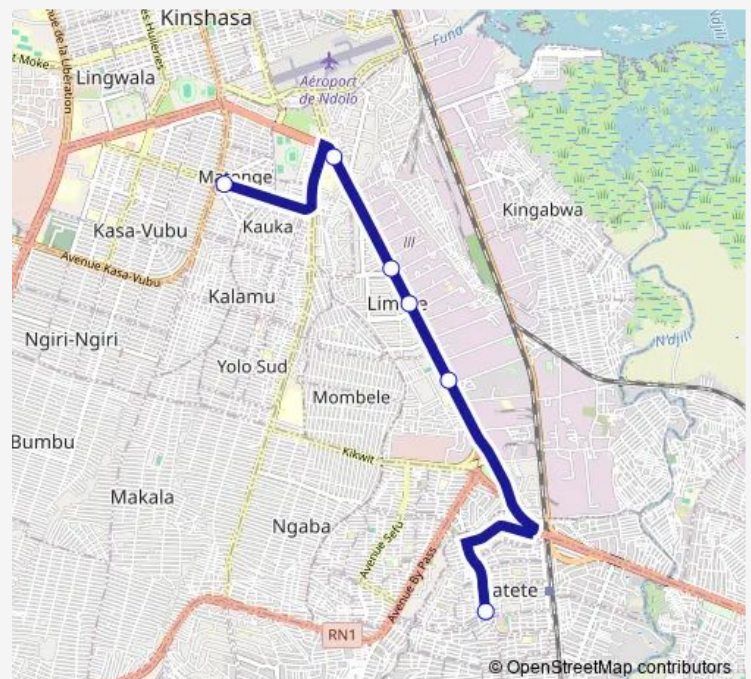

### Route schedule

unknown — unknown

Monday 17:09

Tuesday 17:09

Wednesday 17:09

Thursday 17:09

Friday 17:09

Saturday —

### Route info

Direction: unknown

Stops: 6

Trip Duration: 0 hour 23 min

■ Matete\_TO \_ Victoire

**Direction**

unknown — unknown

10 stops

Thursday 18:21

Friday 18:21

Saturday —

Sunday —

Route info

Direction: unknown

Stops: 10

Trip Duration: 0 hour 34 min