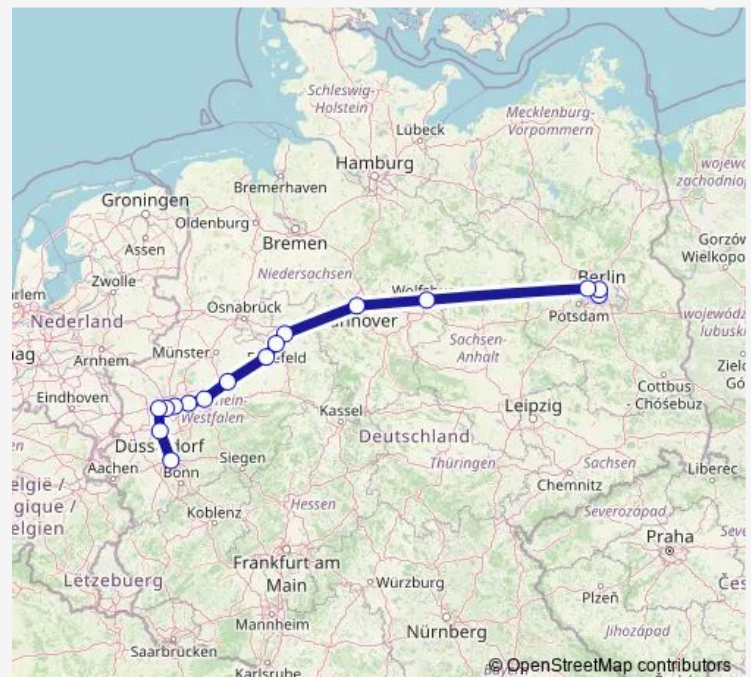

Berlin-Spandau

Wolfsburg Hbf

Hannover Hbf

Herford

Bielefeld Hbf

Gütersloh Hbf

Hamm(Westf)

Dortmund Hbf

Bochum Hbf

Essen Hbf

Mülheim(Ruhr)Hbf

Duisburg Hbf

Düsseldorf Hbf

Köln Hbf

Route schedule

Berlin Südkreuz — Köln Hbf

Monday —

Tuesday —

Wednesday —

Thursday —

Friday 16:45

Saturday —

Sunday —

Route info

Direction: Berlin Südkreuz

Stops: 16

Trip Duration: 5 hour 30 min

■ IC 1925

BusMaps

IC 1925 Rail time schedules and route maps are available in an offline PDF at busmaps.com. Use the busmaps.com website to see live bus times, train schedule or subway schedule, and step-by-step directions for all public transit in Berlin