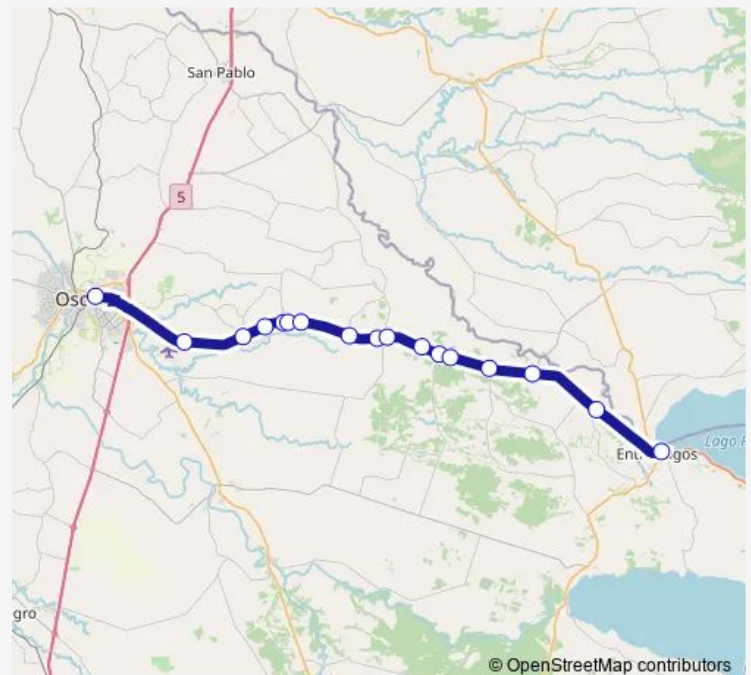

Terminal Mercado Osorno

### Route schedule

Terminal Entre Lagos — Terminal Mercado Osorno

Monday 06:55-20:40

Tuesday 06:55-20:40

Wednesday 06:55-20:40

Thursday 06:55-20:40

Friday 06:55-20:40

Saturday 06:55-20:40

### Route info

Direction: Terminal Entre Lagos

Stops: 21

Trip Duration: 0 hour 52 min

Elp — Osorno - Entre Lagos