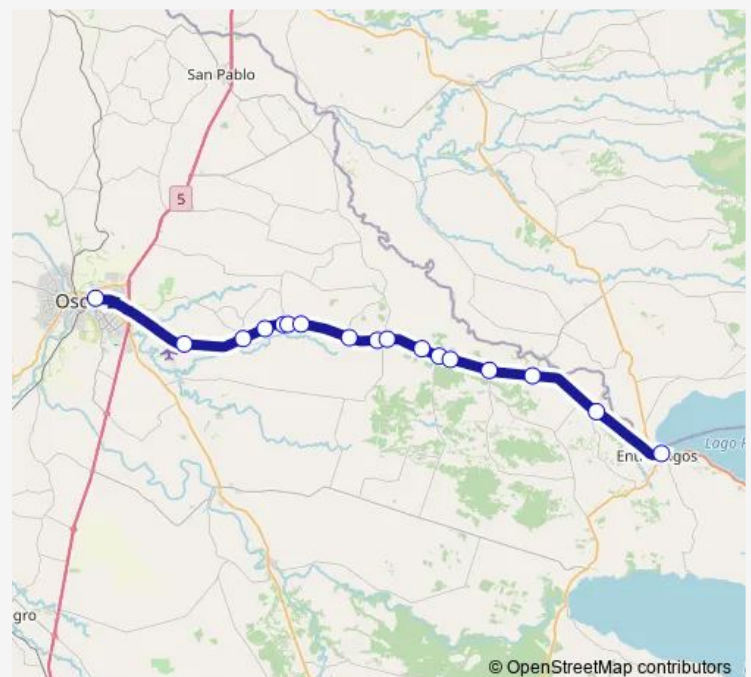

Thursday 06:55-20:40

Friday 06:55-20:40

Saturday 06:55-20:40

Sunday 06:55-20:40

Route info

Direction: Terminal Entre Lagos

Stops: 21

Trip Duration: 0 hour 52 min

Monday 00:00-20:20

Tuesday 00:00-20:20

Wednesday 00:00-20:20

Thursday 00:00-20:20

Friday 00:00-20:20

Saturday 00:00-20:20

Sunday 00:00-20:20

Route info