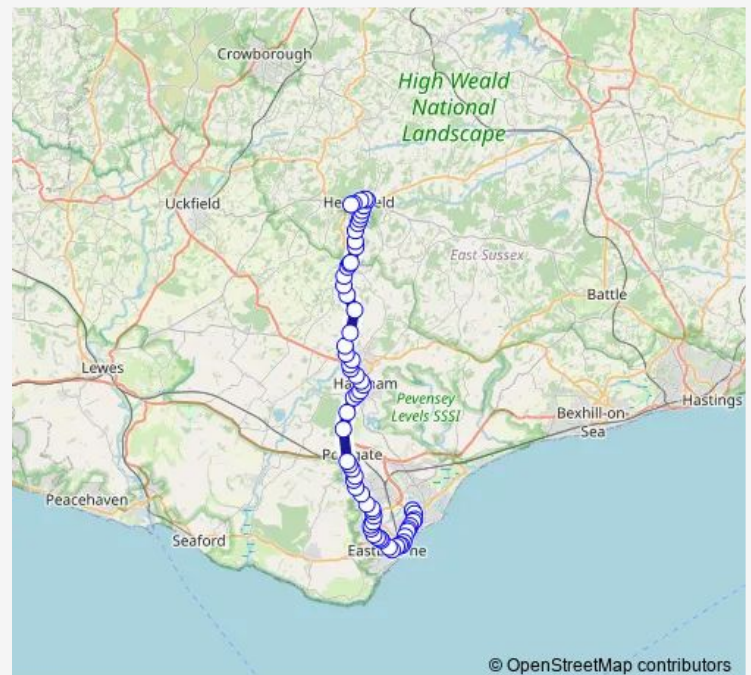

### Route info

Direction: Bus Garage

Stops: 66

Trip Duration: 1 hour 11 min

51X — Eastbourne - Heathfield

BusMaps

District General Hospital

Selmeston Road

## Route info

Direction: Streatfield Road

Stops: 51

Trip Duration: 1 hour 10 min

High Street

Police Station

Church

Diplocks Way