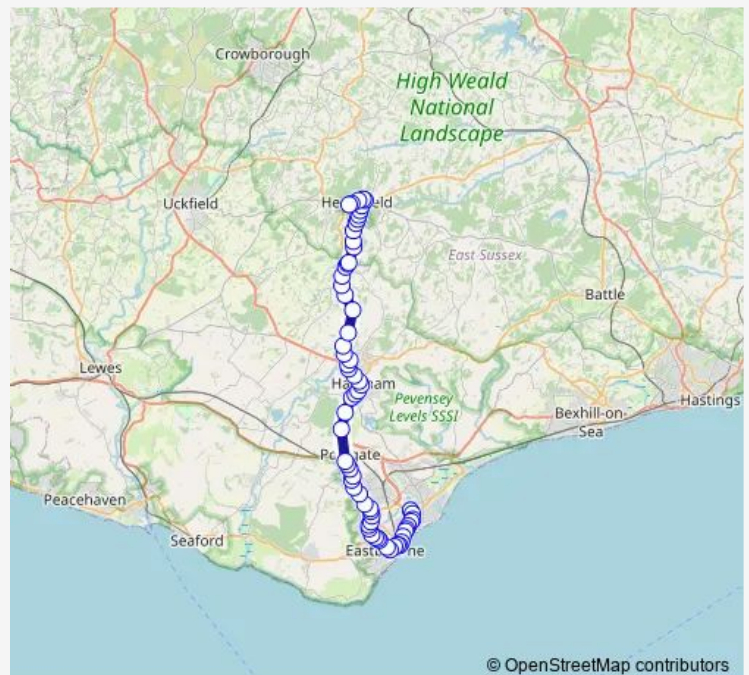

Thursday 05:30-06:14

Friday 05:30-06:14

Saturday 05:35-06:14

Sunday 08:17

Route info

Direction: Bus Garage

Stops: 66

Trip Duration: 1 hour 3 min

© OpenStreetMap contributors

51X — Eastbourne - Heathfield

BusMaps

District General Hospital

Selmeston Road

Park Avenue

Woodland Avenue

Church Street

Tuesday —

Wednesday 08:00

Thursday —

Friday —

Saturday 08:00

Sunday —

Route info

Direction: Streatfield Road