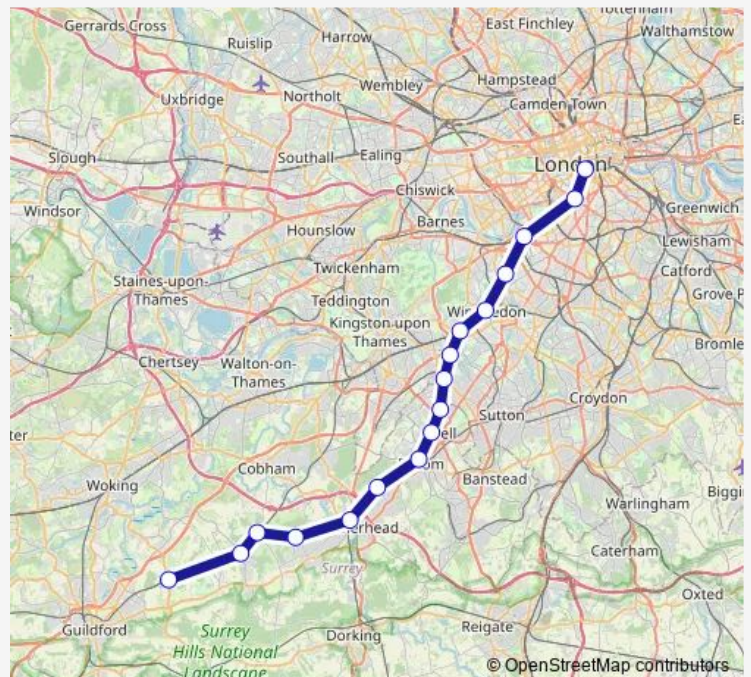

Wimbledon

Earlsfield

Clapham Junction

Vauxhall

London Waterloo

Route schedule

Clandon — London Waterloo

Monday —

Tuesday —

Wednesday —

Thursday —

Friday —

Saturday —

Sunday 11:56-22:56

Route info

Direction: Clandon

Stops: 15

Trip Duration: 0 hour 52 min

Sw:Cla->Wat — SW train service from CLA to Wat

Direction

Clandon — London Waterloo

17 stops

[Open route schedule](#)

Clandon

Route schedule

Clandon — London Waterloo

Monday

—

Tuesday

—

Wednesday

—