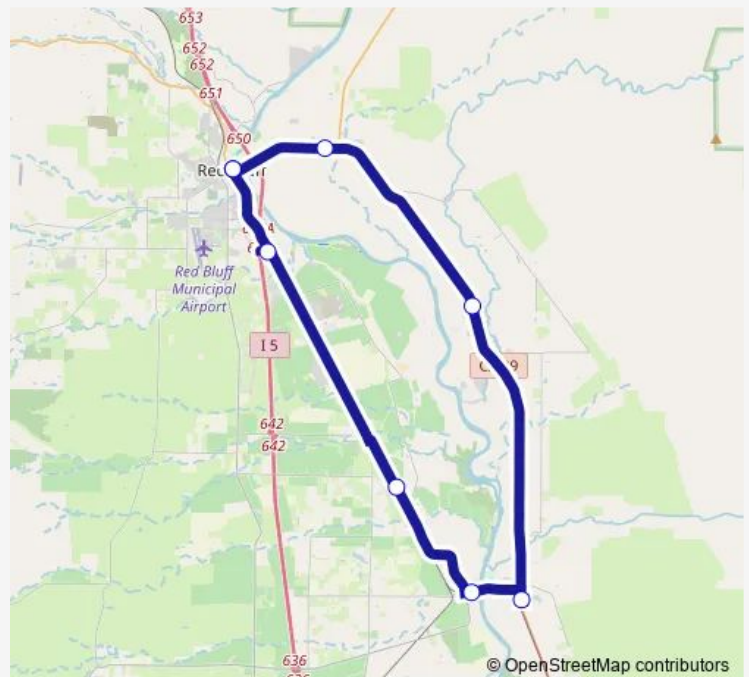

Bus Saturday 3B Red Bluff, Gerber, Los Molinos

[Go to website](#)

Direction

Bus & Ride / Rio & Walnut — Bus & Ride / Rio & Walnut

8 stops

[Open route schedule](#)

Bus & Ride / Rio & Walnut

St. Elizabeth Hospital

Across From Public Works - Gerber

C St. & 3rd - Tehama

99E & Grant

Dairyville Community Center

Sunshine Market

Bus & Ride / Rio & Walnut

Route schedule

Bus & Ride / Rio & Walnut — Bus & Ride / Rio & Walnut

Monday —

Tuesday —

Wednesday —

Thursday —

Friday —

Saturday 08:40-14:30

Sunday —

Route info

Direction: Bus & Ride / Rio & Walnut

Stops: 8

Trip Duration: 1 hour 10 min

■ Saturday 3B — Red Bluff, Gerber, Los Molinos

Saturday 3B Bus time schedules and route maps are available in an offline PDF at busmaps.com. Use the busmaps.com website to see live bus times, train schedule or subway schedule, and step-by-step directions for all public transit in Red Bluff