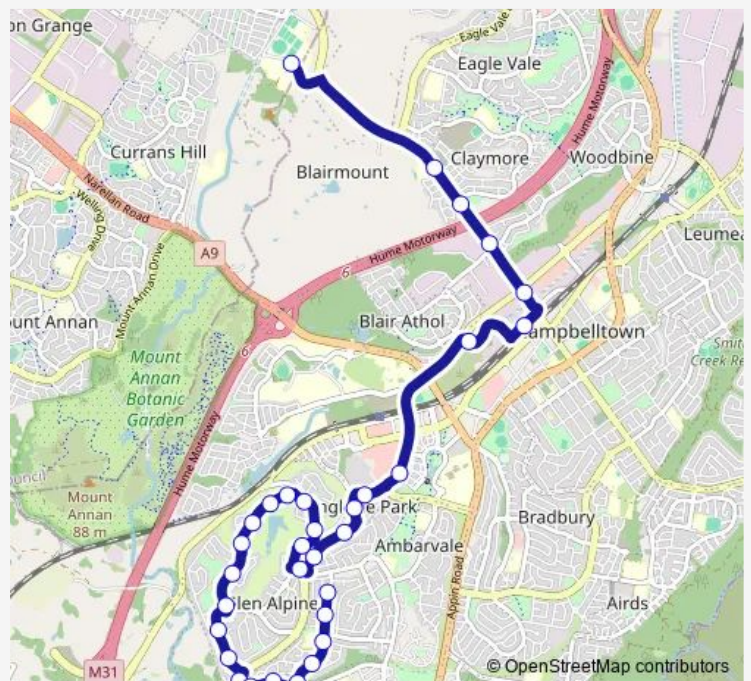

Heritage Way Opp Abington Cres

Route schedule

St Gregory's College Campbelltown — Crispsparkle Dr Opp Emma Pl

Monday	15:34
Tuesday	15:34
Wednesday	15:34
Thursday	15:34
Friday	—
Saturday	—
Sunday	—

Route info

Direction: St Gregory's College Campbelltown

Stops: 32

Trip Duration: 0 hour 40 min

5561 — St Gregorys College to Crispsparkle Dr and Copperfield Dr

Heritage Way Before Figtree Cres

Heritage Way Opp Abington Reserve