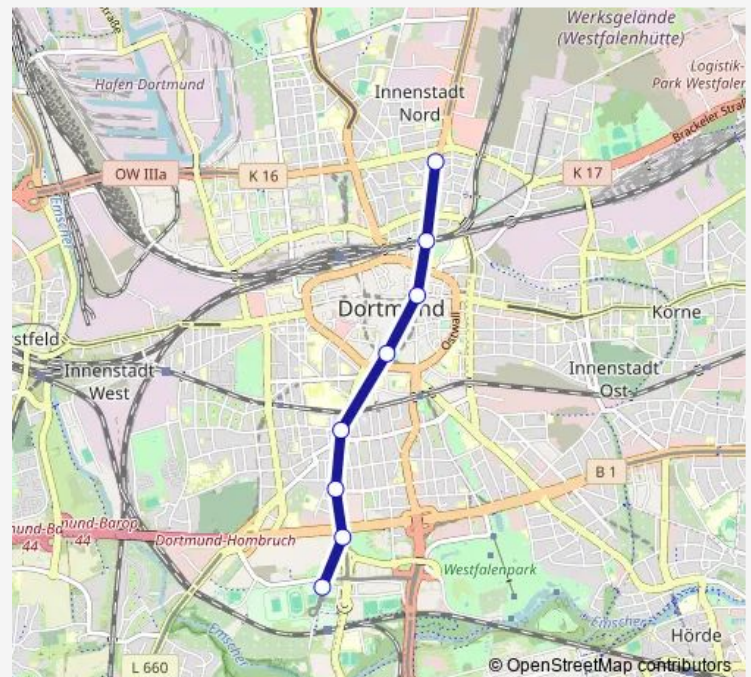

### Route schedule

Dortmund, Brunnenstraße — Dortmund Westfalenhallen

Monday 04:27-00:24<sup>+1</sup>

Tuesday 04:27-00:24<sup>+1</sup>

Wednesday 04:27-00:24<sup>+1</sup>

Thursday 04:27-00:24<sup>+1</sup>

Friday 04:27-00:24<sup>+1</sup>

### Route info

Direction: Dortmund, Brunnenstraße

Stops: 7

Trip Duration: 0 hour 7 min

■ U46

BusMaps

**Direction**

Dortmund Westfalenhallen — Dortmund, Brunnenstraße

## Route info

Direction: Dortmund Brügmannplatz

Stops: 6

Trip Duration: 0 hour 6 min

## Route info

Direction: Dortmund Stadion

Stops: 7

Trip Duration: 0 hour 8 min

U46 Metro time schedules and route maps are available in an offline PDF at [busmaps.com](https://busmaps.com). Use the [busmaps.com](https://busmaps.com) website to see live bus times, train schedule or subway schedule, and step-by-step directions for all public transit in Dortmund