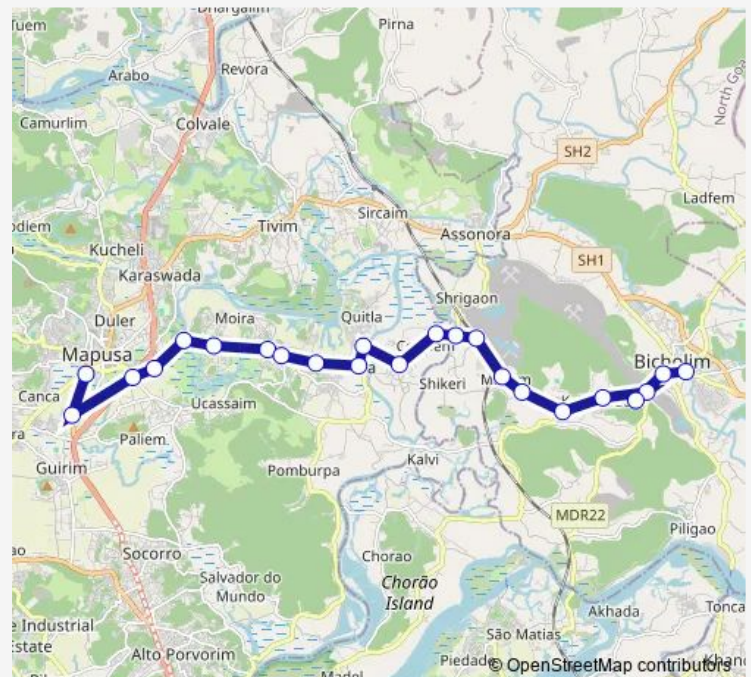

Bus PRV63 Mapusa - Bicholim via Aldona

[Go to website](#)

Direction

Bicholim KTC Bus Stand — New Mapusa Bus Stand

23 stops

[Open route schedule](#)

Bicholim KTC Bus Stand

Paz, Bicholim

Polytechnic

Mayem Lake Titha

Kelbai Wada

Mayem

Gaonkar Wada

Chimulawada, Near bar

Chimul Wada

Poira

Podwal

Corjuve Club

Quitla Jnt.

Aldona

Aldona Talyaar

Nachinola

Nachnola, Nr. Ganpati Temple

Moira Club

Moira Bridge

Saw Mill

Mapusa Taar

Route schedule

Bicholim KTC Bus Stand — New Mapusa Bus Stand

Monday 07:20-18:30

Tuesday 07:20-18:30

Wednesday 07:20-18:30

Thursday 07:20-18:30

Friday 07:20-18:30

Saturday 07:20-18:30

Sunday 07:20-18:30

Route info

Direction: Bicholim KTC Bus Stand

Stops: 23

Trip Duration: 0 hour 45 min

PRV63 — Mapusa - Bicholim via Aldona