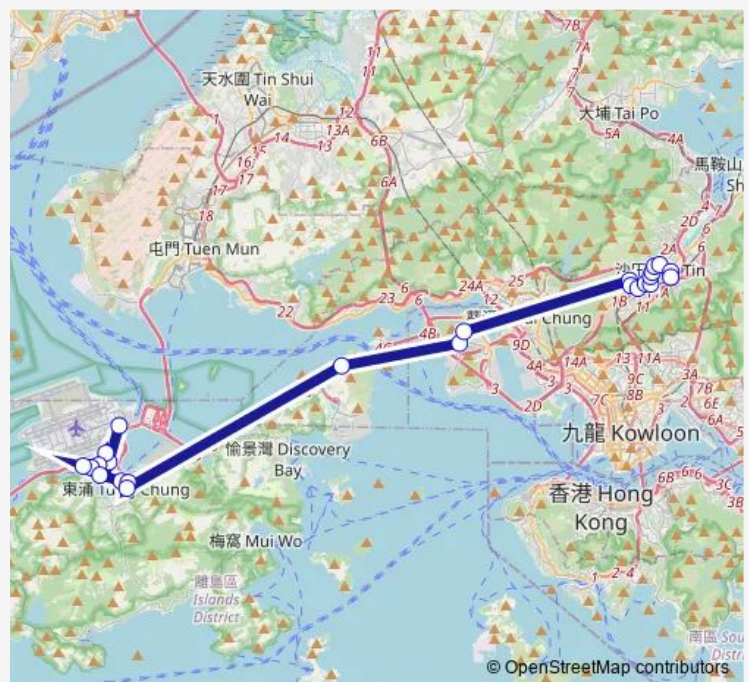

Route schedule

[Kmb] POK Hong BUS Terminus[[Lwb] POK Hong B/T[[Lwb] POK Hong BUS Terminus — [Lwb] Airport (GTC) BUS Terminus

Monday	05:30-18:00
Tuesday	05:30-18:00
Wednesday	05:30-18:00
Thursday	05:30-18:00
Friday	05:30-18:00
Saturday	05:30-18:00
Sunday	05:30-18:00

Route info

Direction: [Kmb] POK Hong BUS Terminus[[Lwb] POK Hong B/T[[Lwb] POK Hong BUS Terminus

Stops: 24

Trip Duration: 1 hour 19 min

[Kmb] MEI Fung House MEI LAM Estate|[Lwb] TAI WAI Road

[Ctb] Hang Chui House Cheung Hang Estate, Tsing YI Road West|[Kmb+Ctb] Cheung Hang Estate/
Hang Chui House Cheung Hang Estate, Tsing YI Road West|[Kmb] Cheung Hang Estate|[Lwb] Cheung Hang Estate