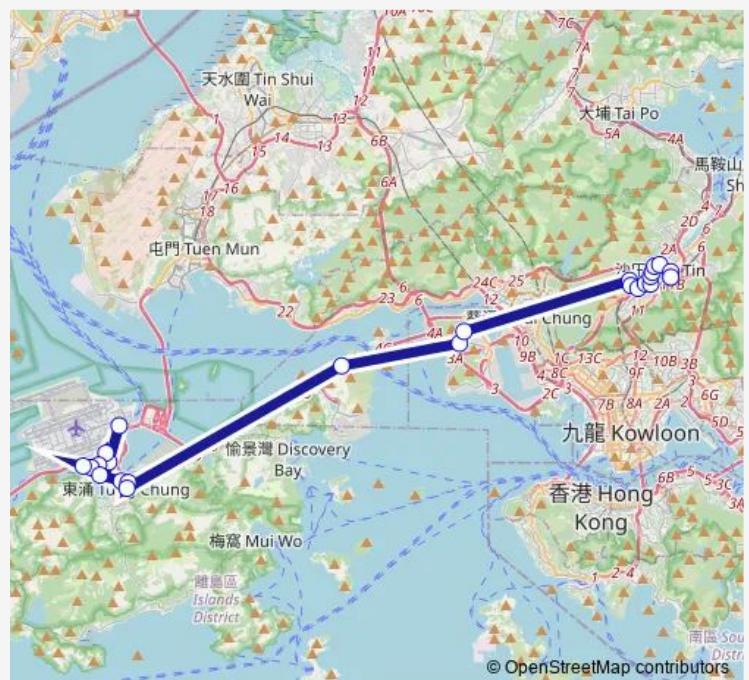

**Route schedule**

[Kmb] POK Hong BUS Terminus[Lwb] POK Hong B/T[Lwb] POK Hong BUS Terminus — [Lwb] Airport (GTC) BUS Terminus

Monday	05:30-18:00
Tuesday	05:30-18:00
Wednesday	05:30-18:00
Thursday	05:30-18:00
Friday	05:30-18:00
Saturday	05:30-18:00
Sunday	05:30-18:00

**Route info**

Direction: [Kmb] POK Hong BUS Terminus[Lwb] POK Hong B/T[Lwb] POK Hong BUS Terminus

Stops: 24

Trip Duration: 1 hour 26 min

[Kmb] MEI Fung House MEI LAM Estate|[Lwb] TAI WAI Road

[Ctb] Hang Chui House Cheung Hang Estate, Tsing YI Road West|[Kmb+Ctb] Cheung Hang Estate/<Br>Hang Chui House Cheung Hang Estate, Tsing YI Road West|[Kmb] Cheung Hang Estate|[Lwb] Cheung Hang Estate