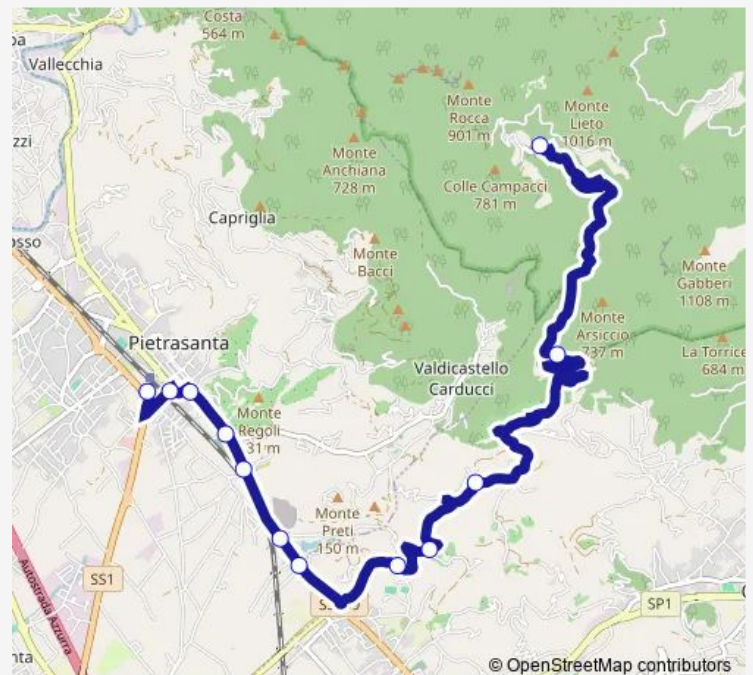

### Route schedule

Pietrasanta Terminal 2 — S.Anna Stazzema

Monday	—
Tuesday	—
Wednesday	—
Thursday	—
Friday	—
Saturday	09:00-16:20
Sunday	—

### Route info

Direction: Pietrasanta Terminal 2

Stops: 12

Trip Duration: 0 hour 20 min

**Direction**

S.Anna Stazzema — Pietrasanta Terminal 2

12 stops

[Open route schedule](#)

## Route schedule

S.Anna Stazzema — Pietrasanta Terminal 2

Monday	—
Tuesday	—
Wednesday	—
Thursday	—
Friday	—
Saturday	11:30-16:50
Sunday	—

## Route info

Direction: S.Anna Stazzema

Stops: 12

Trip Duration: 0 hour 20 min

E42 Bus time schedules and route maps are available in an offline PDF at busmaps.com. Use the busmaps.com website to see live bus times, train schedule or subway schedule, and step-by-step directions for all public transit in Pietrasanta