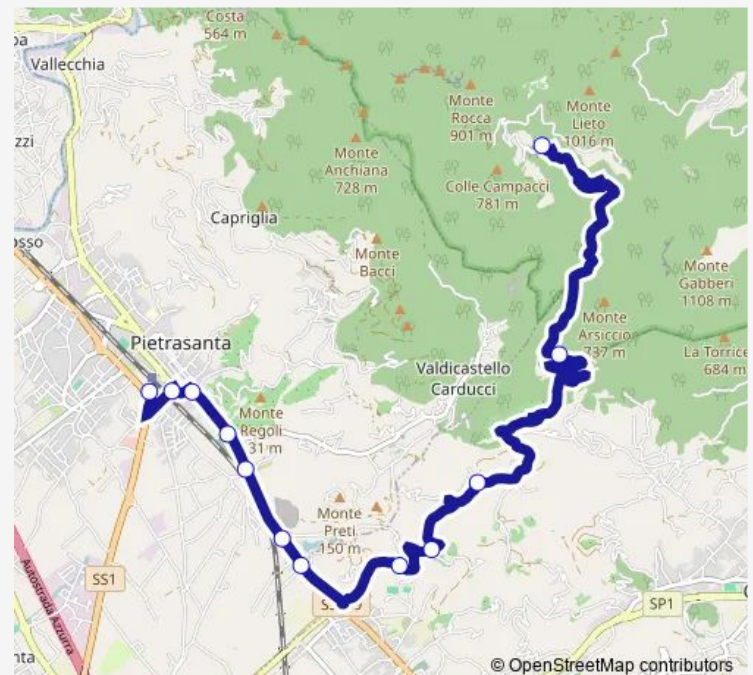

Direction

Pietrasanta Terminal 2 — S.Anna Stazzema

12 stops

[Open route schedule](#)

Pietrasanta Terminal 2

Via Santini 2

Via Sarzanese Asl

Via Sarzanese Cimitero

Route schedule

Pietrasanta Terminal 2 — S.Anna Stazzema

Monday	—
Tuesday	—
Wednesday	—
Thursday	—
Friday	—
Saturday	09:00-16:20
Sunday	—

Route info

Direction: Pietrasanta Terminal 2

Stops: 12

Trip Duration: 0 hour 20 min

Direction

S.Anna Stazzema — Pietrasanta Terminal 2

12 stops

[Open route schedule](#)

S.Anna Stazzema

La Culla

Monteggiori

Oliveto S.Andrea

Route schedule

S.Anna Stazzema — Pietrasanta Terminal 2

Monday	—
Tuesday	—
Wednesday	—
Thursday	—
Friday	—
Saturday	11:30-16:50
Sunday	—

Route info

Direction: S.Anna Stazzema

Stops: 12

Trip Duration: 0 hour 20 min