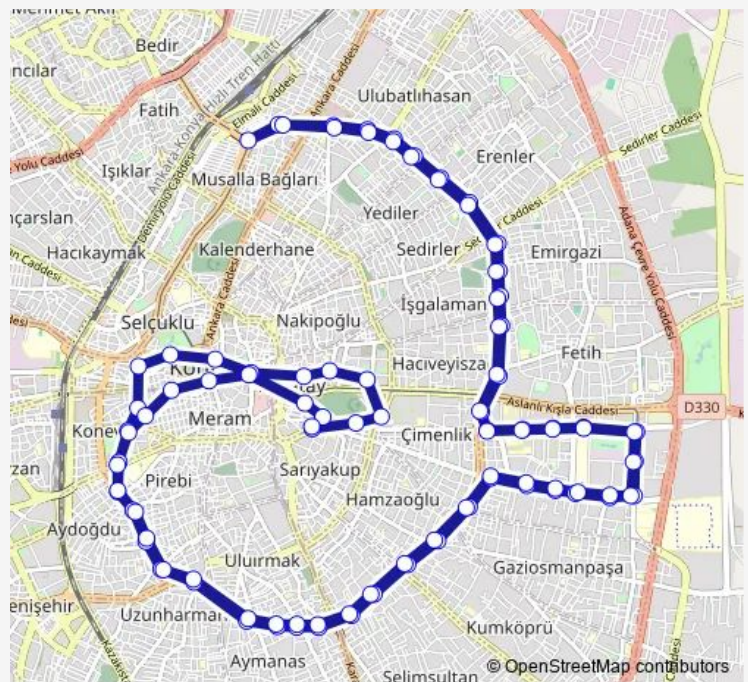

Friday 06:00-23:50

Saturday 06:00-23:50

Sunday 07:00-23:30

Route info

Direction: Piri Esat

Stops: 101

Trip Duration: 2 hour 3 min

■ 14-A — Ahmet Özcan CAD Fetih CAD - Ahmet Özcan CAD Fetih Cad