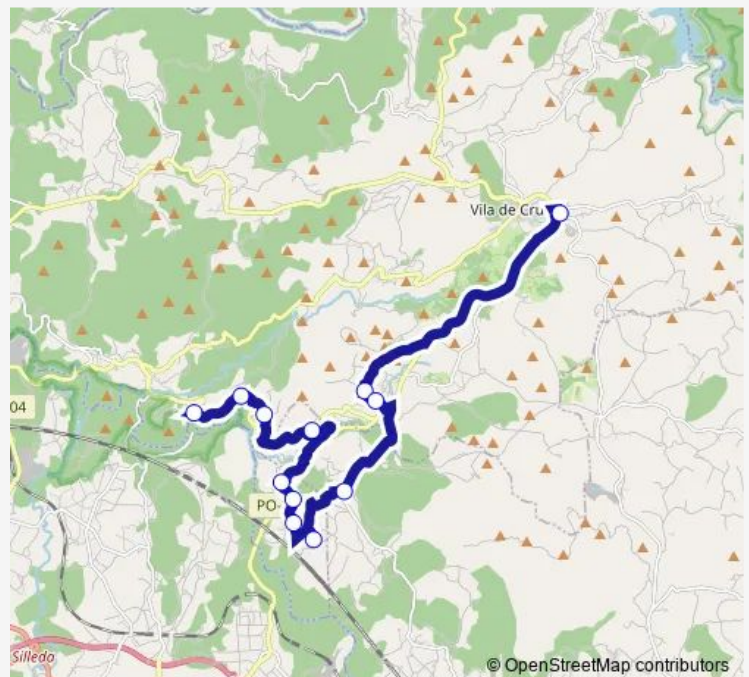

Saturday —

Sunday —

Route info

Direction: IES Marco do Camballón

Stops: 12

Trip Duration: 0 hour 40 min

■ Xg863023 — IES Marco do Camballón-Cruceiro

Xg863023 Bus time schedules and route maps are available in an offline PDF at busmaps.com. Use the busmaps.com website to see live bus times, train schedule or subway schedule, and step-by-step directions for all public transit in Silleda

The schedule is provided in the local timezone. Times with "(+1)" indicate departures on the next day.

PDF file created on 2025-02-26

2024 BusMaps.com - All Rights Reserved