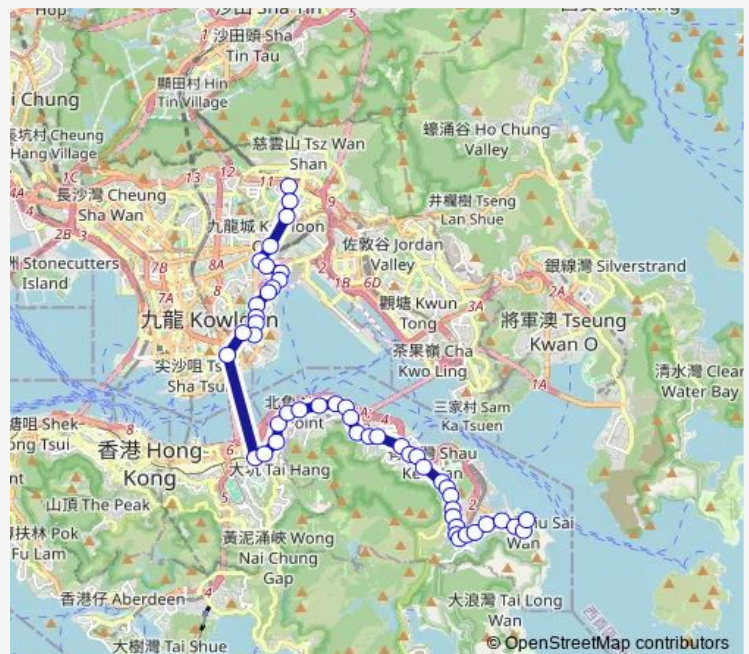

Route schedule

[Ctb] SIU SAI WAN (Island Resort)[Kmb+Ctb] Island Resort BUS Terminus/
Siu SAI WAN (Island Resort) — [Kmb+Ctb] Wong TAI SIN BUS Terminus/
Wong TAI Sin[Kmb] Wong TAI SIN BUS Terminus

Monday	05:35-23:12
Tuesday	05:35-23:12
Wednesday	05:35-23:12
Thursday	05:35-23:12
Friday	05:35-23:12
Saturday	05:35-23:12
Sunday	05:35-23:10

Route info

Direction: [Ctb] SIU SAI WAN (Island Resort)[Kmb+Ctb] Island Resort BUS Terminus/
Siu SAI WAN (Island Resort)

Stops: 47

Trip Duration: 1 hour 31 min

Church/
Star OF THE SEA Catholic Church, Chai WAN Road[[Kmb] Star OF THE SEA Catholic Church