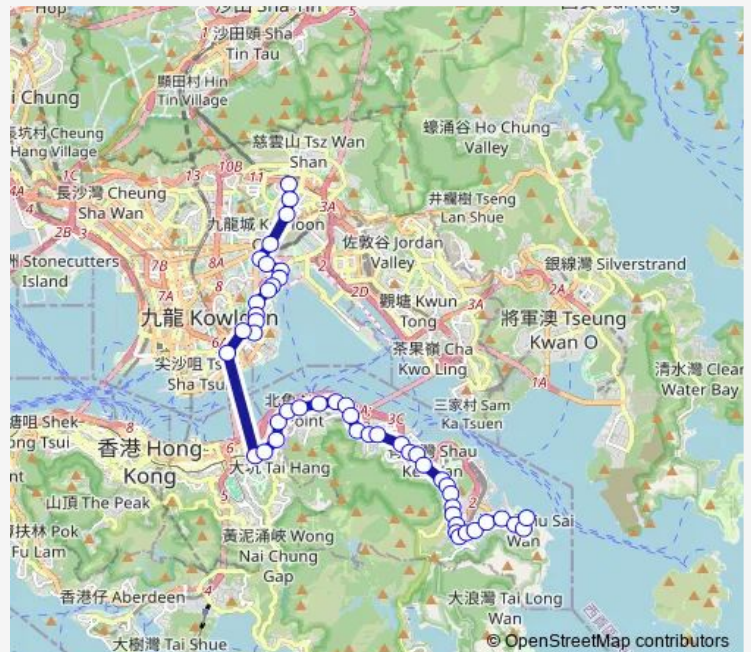

Route schedule

[Ctb] SIU SAI WAN (Island Resort)[Kmb+Ctb] Island Resort BUS Terminus/
Siu SAI WAN (Island Resort) — [Kmb+Ctb] Wong TAI SIN BUS Terminus/
Wong TAI Sin[Kmb] Wong TAI SIN BUS Terminus

Monday	05:35-23:12
Tuesday	05:35-23:12
Wednesday	05:35-23:12
Thursday	05:35-23:12
Friday	05:35-23:12
Saturday	05:35-23:12
Sunday	05:35-23:10

Route info

Direction: [Ctb] SIU SAI WAN (Island Resort)[Kmb+Ctb] Island Resort BUS Terminus/
Siu SAI WAN (Island Resort)

Stops: 47

Trip Duration: 1 hour 28 min

Church/
Star OF THE SEA Catholic Church, Chai WAN Road[[Kmb] Star OF THE SEA Catholic Church