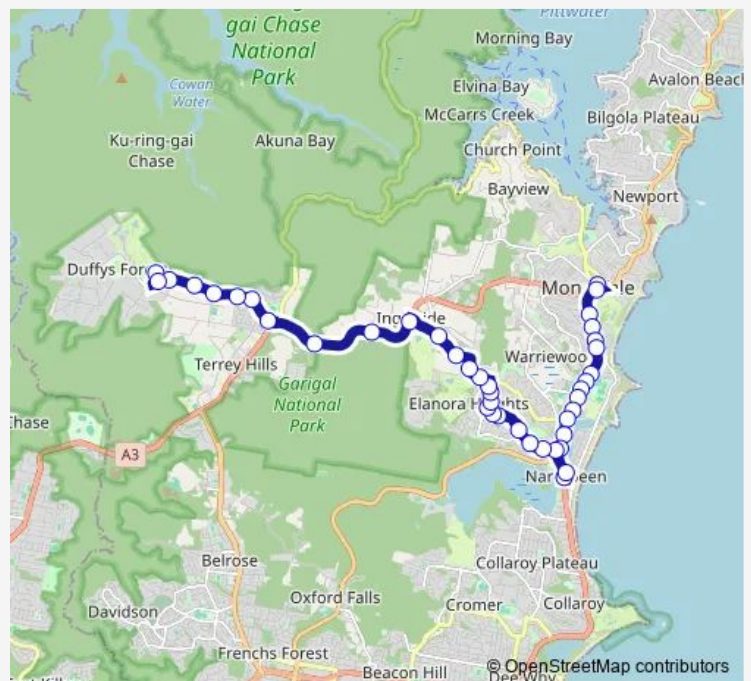

School Bus 106 Pittwater Place Shopping Centre to Sydney  
Japanese International School

[Go to website](#)

**Direction**

Pittwater Place Shopping Centre, Park St — Sydney  
Japanese School

41 stops

[Open route schedule](#)

Pittwater Place Shopping Centre, Park St

Barrenjoey Rd Opp Village Park

Pittwater Rd Opp Turimetta St

Pittwater Rd Opp Jenkins St

Pittwater Rd At Coronation St

Pittwater Rd At Cook Tce

Pittwater Rd At Arnott Cres

Waterloo St Before Pittwater Rd

Rickard Rd At Minarto Lane

Rickard Rd Opp Venetian Rd

95 Rickard Rd

Anana Rd After Rickard Rd

Route schedule

Pittwater Place Shopping Centre, Park St — Sydney  
Japanese School

Monday	07:25
Tuesday	07:25
Wednesday	07:25
Thursday	07:25
Friday	07:25
Saturday	—
Sunday	—

Route info

Direction: Pittwater Place Shopping Centre, Park St

Stops: 41

Trip Duration: 0 hour 39 min

106 — Pittwater Place Shopping Centre to Sydney  
Japanese International School