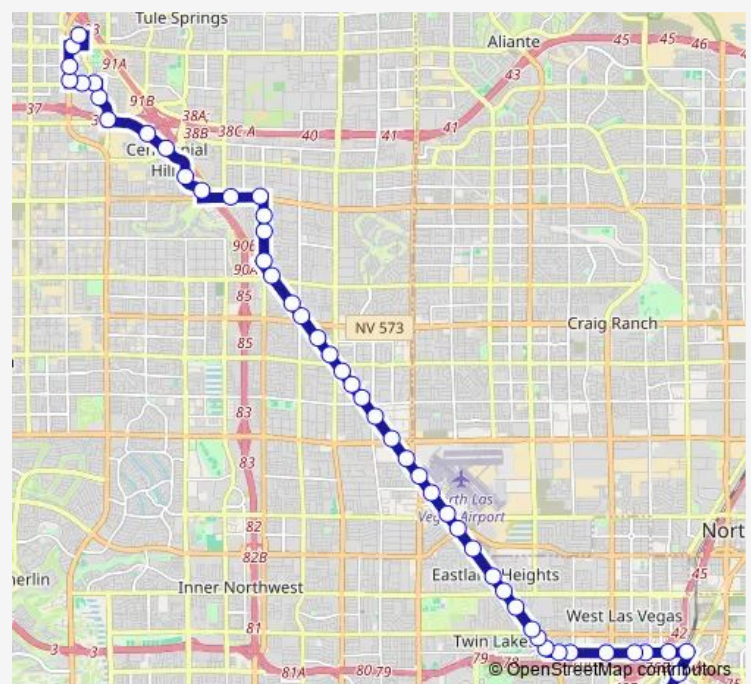

Bus 106 Rancho/Centennial Hills

[Go to website](#)

Direction

WB Ace after Grand Montecito — Bonneville Transit Center Bay 1

60 stops

[Open route schedule](#)

WB Ace after Grand Montecito

NB Durango after Oso Blanca

SB Sky Pointe at Ranch House

SB Sky Pointe before Tenaya

EB Ann after Drexel

Route schedule

WB Ace after Grand Montecito — Bonneville Transit Center Bay 1

Monday 04:00-00:56⁺¹

Tuesday 04:00-00:56⁺¹

Wednesday 04:00-00:56⁺¹

Thursday 04:00-00:56⁺¹

Friday 04:00-00:56⁺¹

Saturday 04:02-00:56⁺¹

Sunday 04:32-00:56⁺¹

Route info

Direction: WB Ace after Grand Montecito

Stops: 60

Trip Duration: 1 hour 6 min

106 — Rancho/Centennial Hills

EB Ann after Rio Vista

SB Rainbow after Ann

SB Rainbow after Snake River

SB Rainbow after Welcome

SB Rancho after Rainbow

SB Rancho after Lone Mountain

SB Rancho after Red Coach