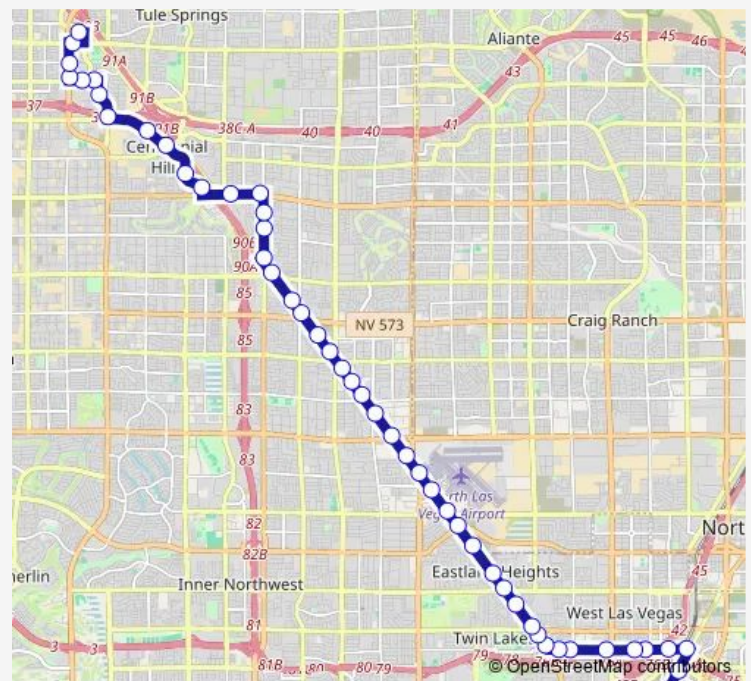

Bus 106 Rancho/Centennial Hills

[Go to website](#)

Direction

WB Ace after Grand Montecito — Bonneville Transit Center Bay 1

60 stops

[Open route schedule](#)

WB Ace after Grand Montecito

NB Durango after Oso Blanca

SB Sky Pointe at Ranch House

SB Sky Pointe before Tenaya

EB Ann after Drexel

Route schedule

WB Ace after Grand Montecito — Bonneville Transit Center Bay 1

Monday 04:00-00:56⁺¹

Tuesday 04:00-00:56⁺¹

Wednesday 04:00-00:56⁺¹

Thursday 04:00-00:56⁺¹

Friday 04:00-00:56⁺¹

Saturday 04:02-00:56⁺¹

Sunday 04:32-00:56⁺¹

Route info

Direction: WB Ace after Grand Montecito

Stops: 60

Trip Duration: 0 hour 57 min

106 — Rancho/Centennial Hills

EB Ann after Rio Vista

SB Rainbow after Ann

SB Rainbow after Snake River

SB Rainbow after Welcome

SB Rancho after Rainbow

SB Rancho after Lone Mountain

SB Rancho after Red Coach