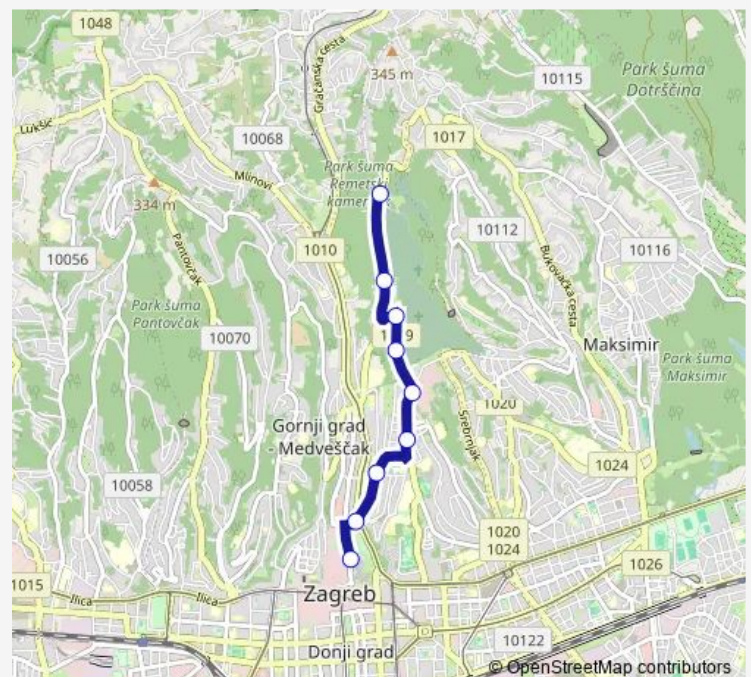

Rockefellerova

Bijenička

Inst. R.Bošković

Mirogoj-Arkade

Mirogoj

Remetska 19

Krematorij

Route schedule

Kaptol — Krematorij

Monday 06:20-19:30

Tuesday 06:20-19:10

Wednesday 06:20-19:10

Thursday 06:20-19:30

Friday 06:20-19:30

Saturday 06:20-19:10

Sunday 06:40-19:30

Route info

Direction: Kaptol

Stops: 9

Trip Duration: 0 hour 10 min

106 — Kaptol-Mirog.-Krem.

Direction

Krematorij — Kaptol

9 stops