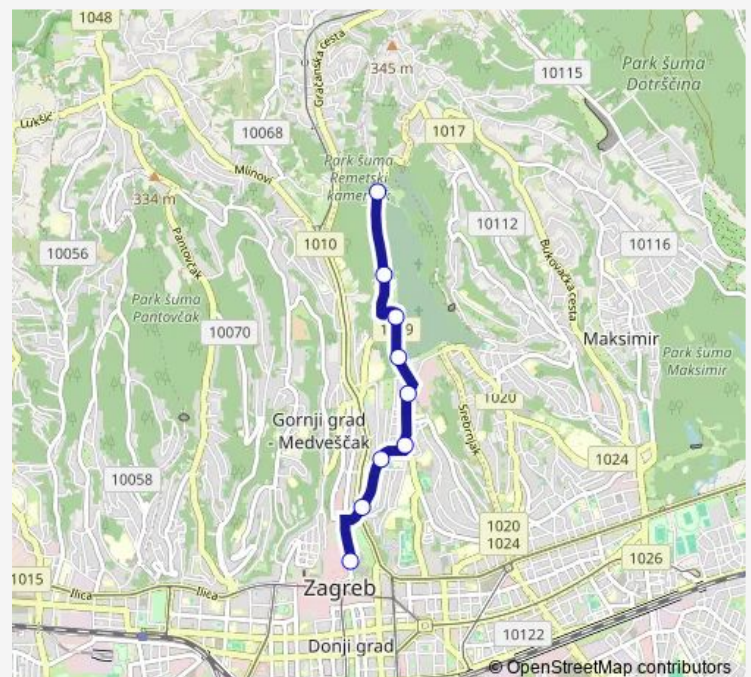

Monday 06:20-19:10

Tuesday 06:20-19:10

Wednesday 06:20-19:10

Thursday 06:20-19:10

Friday 06:20-19:10

Saturday 06:20-19:10

Sunday 06:40-19:30

Route info

Direction: Kaptol

Stops: 9

Trip Duration: 0 hour 10 min

106 — Kaptol-Mirog.-Krem.

Direction

Krematorij — Kaptol

9 stops

[Open route schedule](#)

Kaptol

Route schedule

Krematorij — Kaptol

Monday	06:35-19:30
Tuesday	06:35-19:30
Wednesday	06:35-19:30
Thursday	06:35-19:30
Friday	06:35-19:30
Saturday	06:35-19:30
Sunday	06:55-19:45

Route info

Direction: Krematorij