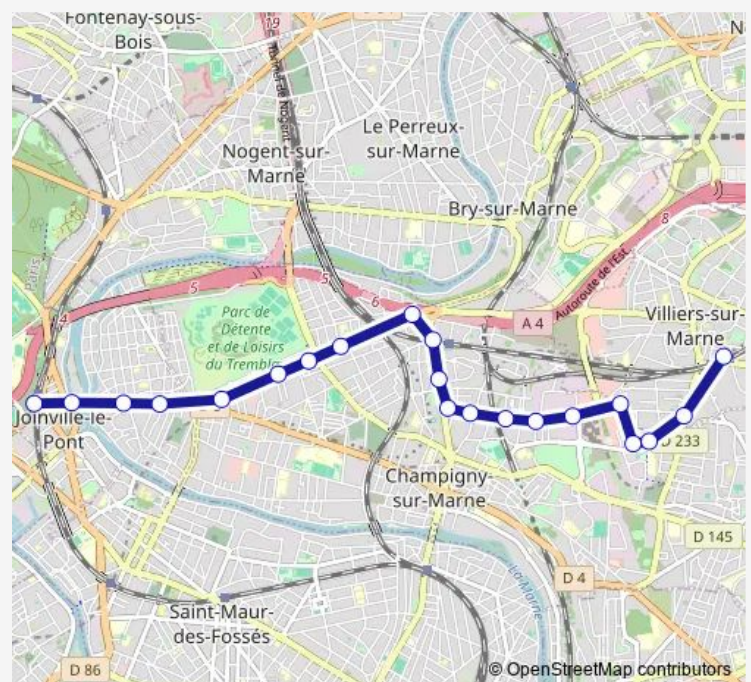

Joinville-le-Pont Rer

Route schedule

Villiers-sur-Marne - Le Plessis-Tréville Rer —
Joinville-le-Pont Rer

Monday	04:52-01:35 ⁺¹
Tuesday	04:52-01:35 ⁺¹
Wednesday	04:52-01:35 ⁺¹
Thursday	04:52-01:35 ⁺¹
Friday	04:53-23:03
Saturday	04:52-01:35 ⁺¹
Sunday	07:10-01:35 ⁺¹

Route info

Direction: Villiers-sur-Marne - Le Plessis-Tréville Rer

Stops: 21

Trip Duration: 0 hour 31 min

Direction

Joinville-le-Pont-Rer — Villiers-sur-Marne - Le Plessis-Trévisé Rer

21 stops

[Open route schedule](#)