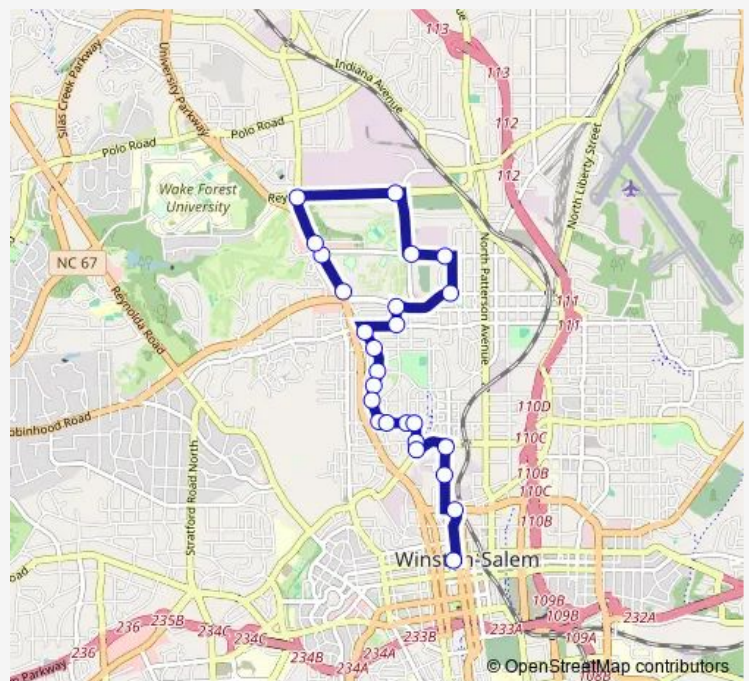

Cherry Street & Reynolda Boulevard

Reynolds Boulevard & Shorefair Drive

Deacon Boulevard At Shorefair Drive

30th Street & Millbrook Drive

Greenway Avenue & 28th Street

Pittsburg Avenue & 27th Street

Pittsburg Avenue & 25th Street

Monday 06:20-23:20

Tuesday 06:20-23:20

Wednesday 06:20-23:20

Thursday 06:20-23:20

Friday 06:20-23:20

Saturday 07:20-23:20

Sunday 07:20-18:20

Route info

Direction: University Parkway At Goodwill Shelter

Stops: 25

Trip Duration: 0 hour 33 min

106 — 106 - University Goodwill - Coliseum Area

Trade Street & Northwest Boulevard

Trade Street At Hampton Haith Building

Martin Luther King Jr Drive and Liberty Street

Transit Center Bay D3

Direction

Transit Center Bay D3 — University Parkway At Goodwill Shelter

18 stops

[Open route schedule](#)

Transit Center Bay D3

5th Street & Cherry Street