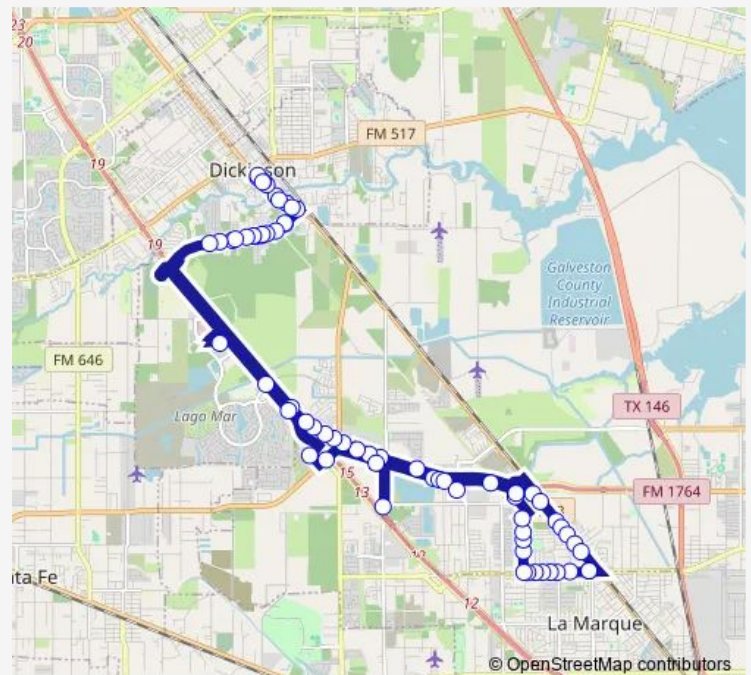

### Direction

Food Rite - SH 3 & FM 1765 — Food Rite - SH 3 & FM 1765

68 stops

[Open route schedule](#)

Food Rite - SH 3 & FM 1765

FM 1765 & Bell St.

FM 1765 & Willis

FM 1765 & Crockett St

### Route schedule

Food Rite - SH 3 & FM 1765 — Food Rite - SH 3 & FM 1765

Monday 06:30-16:30

Tuesday 06:30-16:30

Wednesday 06:30-16:30

Thursday 06:30-16:30

Friday 06:30-16:30

Saturday 08:30-16:30

### Route info

Direction: Food Rite - SH 3 & FM 1765

Stops: 68

Trip Duration: 1 hour 0 min

106 — Texas City Express

FM 1764 @ 32nd Ave.

FM 1764 @ Demontrond

Hughes Rd. & Rice St.

Hughes Rd. & Melody St.

Hughes Rd. @ Hughes Rd Elem

Hughes Rd. @ Mc Adams Jr.

SH 3 @ Exxon

SH 3 & Mowat Dr

SH 3 @ RV Park

SH 3 & 48th St

SH 3 & 46th St.