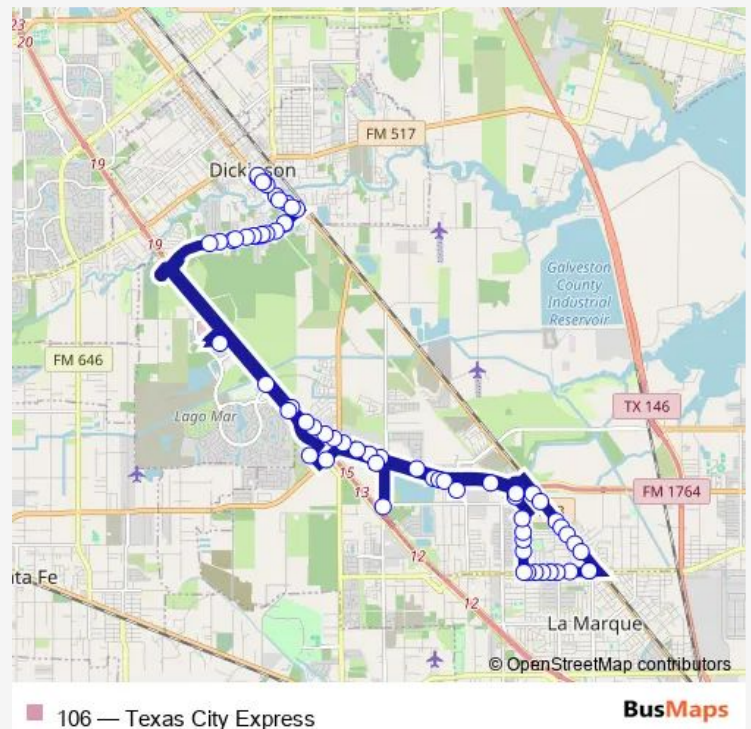

Bus 106 Texas City Express

[Go to website](#)

Direction

Food Rite - SH 3 & FM 1765 — Food Rite - SH 3 & FM 1765

68 stops

[Open route schedule](#)

Food Rite - SH 3 & FM 1765

FM 1765 & Bell St.

FM 1764 @ JSC Bank

FM 1764 @ Windsor Estates

FM 1764 @ 30th Ave.

Route schedule

Food Rite - SH 3 & FM 1765 — Food Rite - SH 3 & FM 1765

Monday 06:30-16:30

Tuesday 06:30-16:30

Wednesday 06:30-16:30

Thursday 06:30-16:30

Friday 06:30-16:30

Saturday 08:30-16:30

Sunday —

Route info

Direction: Food Rite - SH 3 & FM 1765

Stops: 68

Trip Duration: 1 hour 0 min