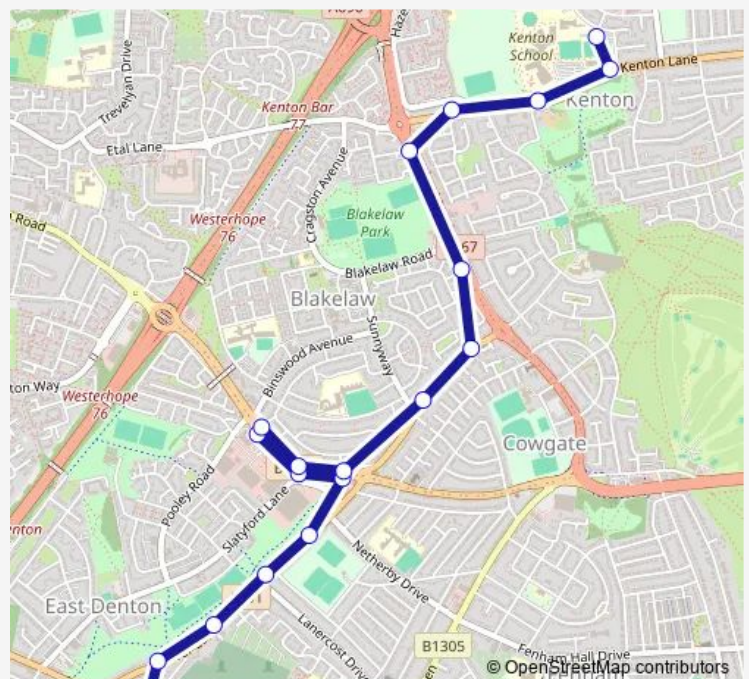

### Direction

West Road-Brignall Gardens — Kenton School

19 stops

[Open route schedule](#)

West Road-Brignall Gardens

Silver Lonnen-Henshaw Place

Silver Lonnen-Elrington Gardens

Silver Lonnen-Hesleyside Drive

### Route schedule

West Road-Brignall Gardens — Kenton School

Monday 07:40

Tuesday 07:40

Wednesday 07:40

Thursday 07:40

Friday 07:40

Saturday —

### Route info

Direction: West Road-Brignall Gardens

Stops: 19

Trip Duration: 0 hour 30 min

**Direction**

Kenton School — Denton Road-West Road

19 stops

[Open route schedule](#)

Silver Lonnen-Lanercost Drive

Silver Lonnen-Ancroft Place

Silver Lonnen-Silverhill Drive

Denton Road-West Road