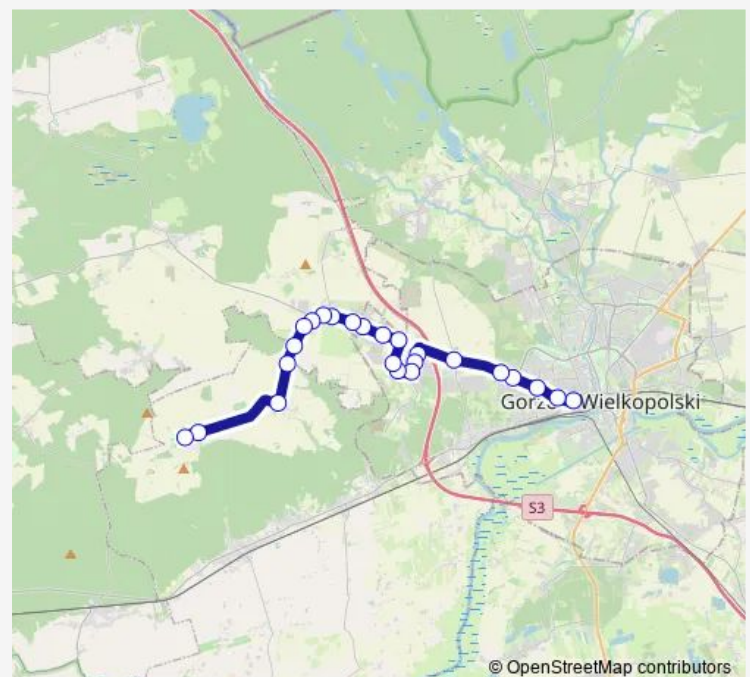

**Direction**

Awf — Stanowice

24 stops

[Open route schedule](#)

Awf  
Chopina  
Rondo Myśliborskie  
Rondo Szczecińskie  
Rondo Europejskie  
Rondo Małszyńskie  
Metalowiec  
Tpv  
Mosiężna/Złotego Smoka  
Ziel-Bruk  
Yetico  
Szczecińska/Mosiężna  
Metalowców  
Lipiańska  
Słoneczna  
Pocztowa  
Myśliborska  
Osiedlowa  
Baczyna  
Osiedlowa I (gr. strefy)  
Raław lii

## Route schedule

Awf — Stanowice

Monday	17:15
Tuesday	17:15
Wednesday	17:15
Thursday	17:15
Friday	17:15
Saturday	17:15
Sunday	17:15

## Route info

Direction: Awf

Stops: 24

Trip Duration: 0 hour 36 min

Raław

Stanowice li

Stanowice

106 Bus time schedules and route maps are available in an offline PDF at [busmaps.com](https://busmaps.com). Use the [busmaps.com](https://busmaps.com) website to see live bus times, train schedule or subway schedule, and step-by-step directions for all public transit in Gorzow Wielkopolski