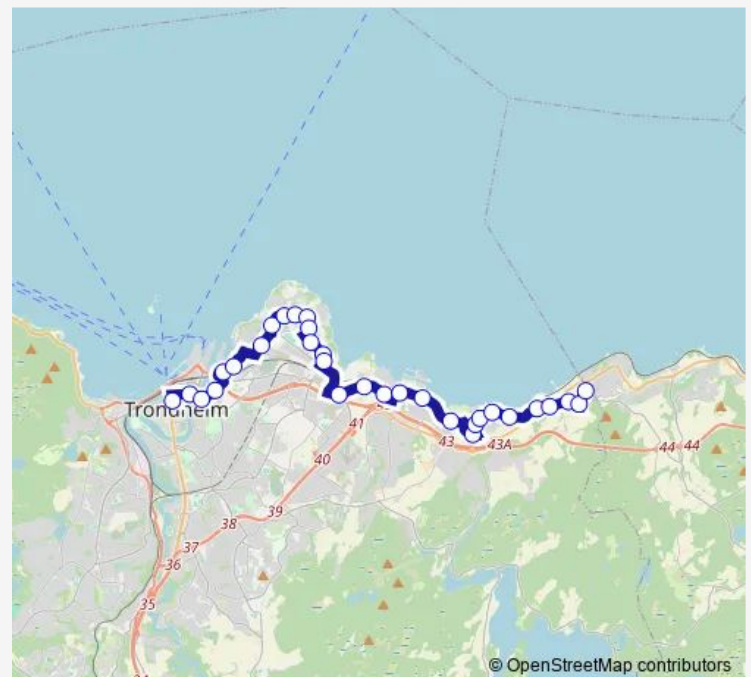

Thursday —

Friday 25:00-02:30⁺¹

Saturday 03:00-02:30⁺¹

Sunday 03:00

Route info

Direction: Dronningens gate

Stops: 31

Trip Duration: 0 hour 34 min

106 — Nattbuss Lade/Værestrøa

Ranheim

Nedre Humlehaugen vest

Nedre Humlehaugen øst

Engstrømbakken

Klokkerplassen

Være Ranheimsvegen

Væresletta

Route schedule

Dronningens gate — Værestrøa

Monday 03:00

Tuesday 25:00-02:00⁺¹

Wednesday 03:00-02:00⁺¹

Thursday 03:00-02:00⁺¹

Friday 03:00-02:30⁺¹

Saturday 03:00-02:30⁺¹

Sunday 03:00-02:00⁺¹

Route info

Direction: Dronningens gate

Stops: 31

Trip Duration: 0 hour 34 min

Klokkerplassen

Være Ranheimsvegen

Væresletta