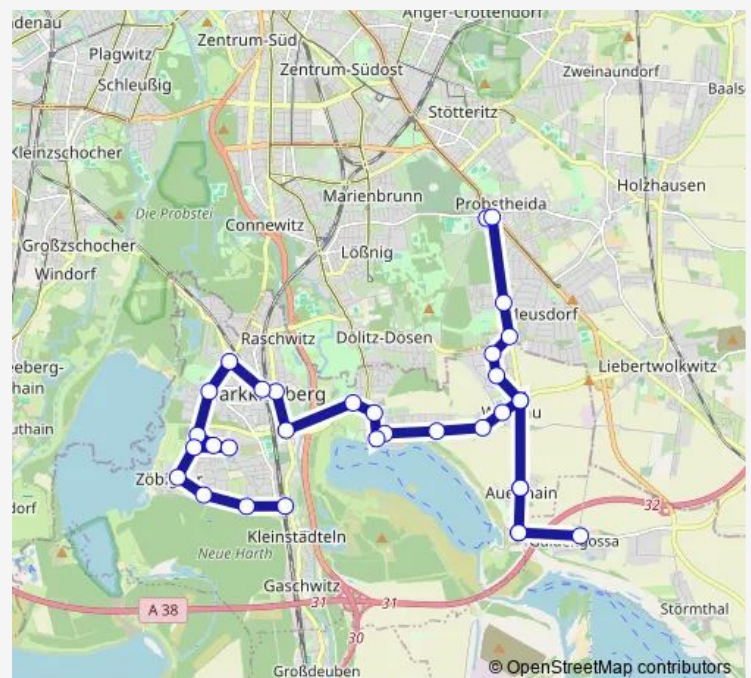

Markkleeberg, Gautzscher Platz

Markkleeberg, Sebastian-Bach-Str.

Markkleeberg, S-Bahnhof (Bus)

Markkleeberg, Schulstr.

Markkleeberg, Seenallee

Markkleeberg, Ost, Auenplatz

Markkleeberg, Ost, Schillerplatz

Markkleeberg, Ost, Seepromenade

Markkleeberg, Heinrich-Heine-Str.

Markkleeberg, Goldene Höhe

Wachau (b. Leipzig), Crostewitzer Str.

Wachau (b. Leipzig), Am Bach

Route schedule

Großstädteln (Markkleeberg), S-Bahnhof/Zöbigerstr. — Leipzig, Probstheida, Buswendestelle

Monday 04:47-21:43

Tuesday 04:47-21:43

Wednesday 04:47-21:43

Thursday 04:47-21:43

Friday 04:47-21:43

Saturday 05:42-21:43

Sunday 07:12-22:12

Route info

Direction: Großstädteln (Markkleeberg), S-Bahnhof/Zöbigerstr.

Stops: 28

Trip Duration: 0 hour 42 min

Wachau (b. Leipzig), An der Hohle

Wachau (b. Leipzig), Atlanta Hotel

Wachau (b. Leipzig), Gewerbepark

Leipzig, Schwarzenbergweg