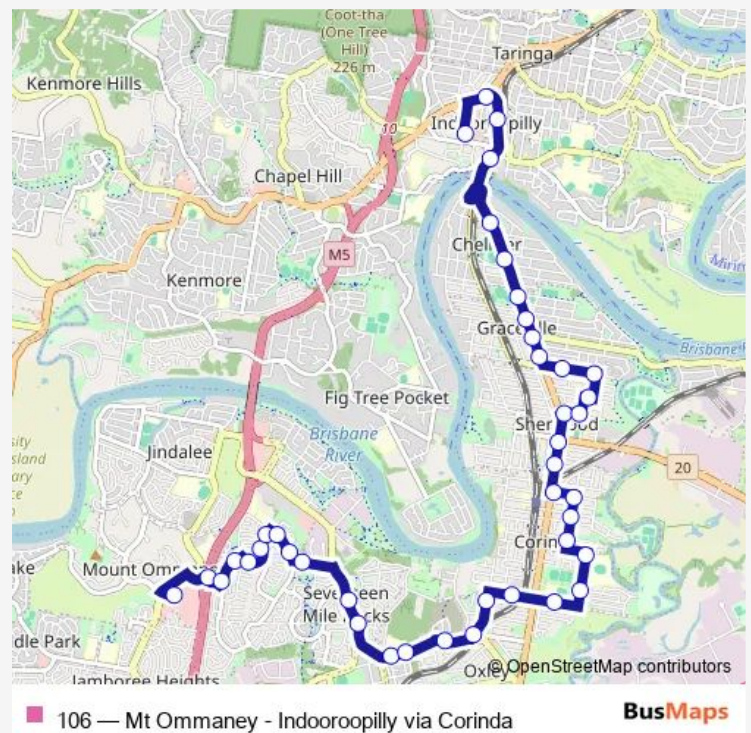

Bus 106 Mt Ommaney - Indooroopilly via Corinda

[Go to website](#)

Direction

Mount Ommaney Shopping Centre — Indooroopilly interchange

42 stops

[Open route schedule](#)

- Mount Ommaney Shopping Centre
- Glen Ross Rd at Sinnamon Park
- Avondale Rd at Avondale - Glen Ross, stop 61
- Avondale Rd at Avondale - Northbrook, stop 60
- Northbrook St at Kobble Ct
- Northbrooke St near Allamanda Ct, stop 59
- Northbrooke St near Drummond St, stop 58
- Oldfield Rd at Oldfield - Homebush, stop 57b
- Oldfield Rd at Oldfield Shops, stop 57a
- Oldfield Rd near Mcpherson Rd, stop 57
- Seventeen Mile Rocks Rd at Arygle, stop 73
- Seventeen Mile Rocks Rd at Edenbrooke, stop 72
- Seventeen Mile Rocks Rd at Pannard St
- Canossa Private Hospital, stop 70
- Seventeen Mile Rocks Rd at Kingsgate St, stop 69
- Ardoyne Rd at Oxley station, stop 68
- Ardoyne Rd near Sheffield St, stop 67
- Cliveden Ave at Lyon Ave, stop 66
- Cliveden Ave at Corinda Primary, stop 65
- Pratten St near Edmondson St, stop 64
- Pratten St at Corinda High School, stop 63

Route info

Direction: Mount Ommaney Shopping Centre

Stops: 42

Trip Duration: 0 hour 39 min

Clara St at Clara - Grey, stop 62

Clara St at Nelson St, stop 61

Clara St near Clewley St, stop 60

Clewley St near Oxley Rd, stop 59

Sunday —

Route info

Direction: Station Rd at Indooroopilly Shopping Ctr, stop D

Stops: 38

Trip Duration: 0 hour 35 min

Ardoyne Rd at Oxley station, stop B

Seventeen Mile Rocks Rd at Kingsgate St, stop 69

Canossa Private Hospital, stop 70

Thursday 15:02

Friday 15:02

Saturday —

Sunday —

Route info

Direction: Mount Ommaney Shopping Centre

Stops: 42

Trip Duration: 0 hour 38 min