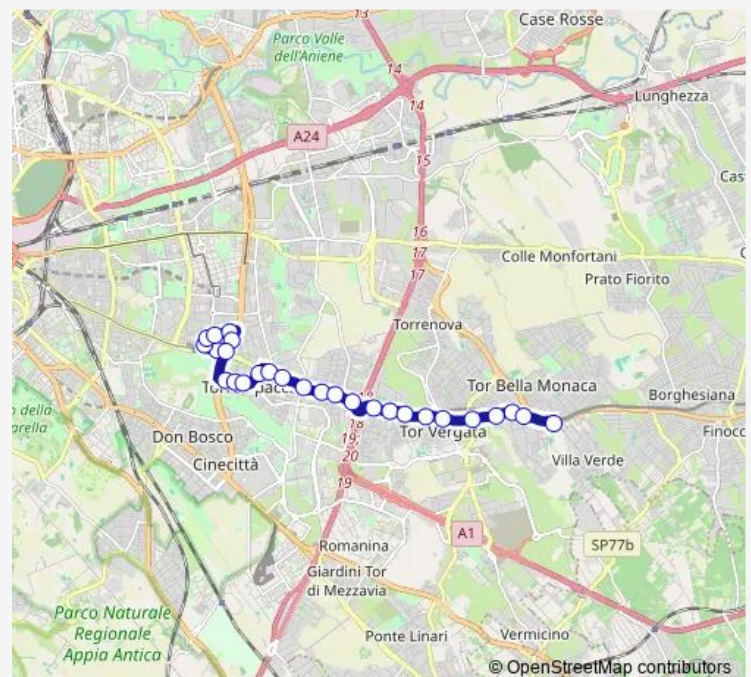

Saturday 05:21-00:30⁺¹

Sunday 05:24-00:30⁺¹

Route info

Direction: PARCO DI CENTOCELLE (MC)

Stops: 27

Trip Duration: 0 hour 41 min

Casilina/TOR Vergata

Casilina/Cambellotti

Wednesday 05:06-23:30

Thursday 05:06-23:30

Friday 05:06-23:30

Saturday 05:15-23:30

Sunday 05:10-23:30

Route info

Direction: Grotte Celoni (Mc)

Stops: 20