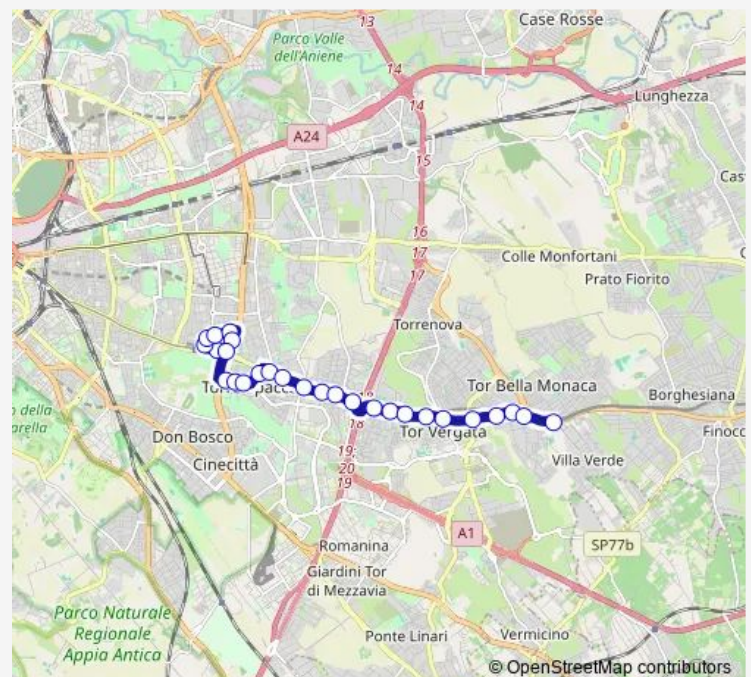

Friday 05:06-23:30

Saturday 05:15-23:30

Sunday 05:10-23:30

Route info

Direction: Grotte Celoni (Mc)

Stops: 20

Trip Duration: 0 hour 27 min

106