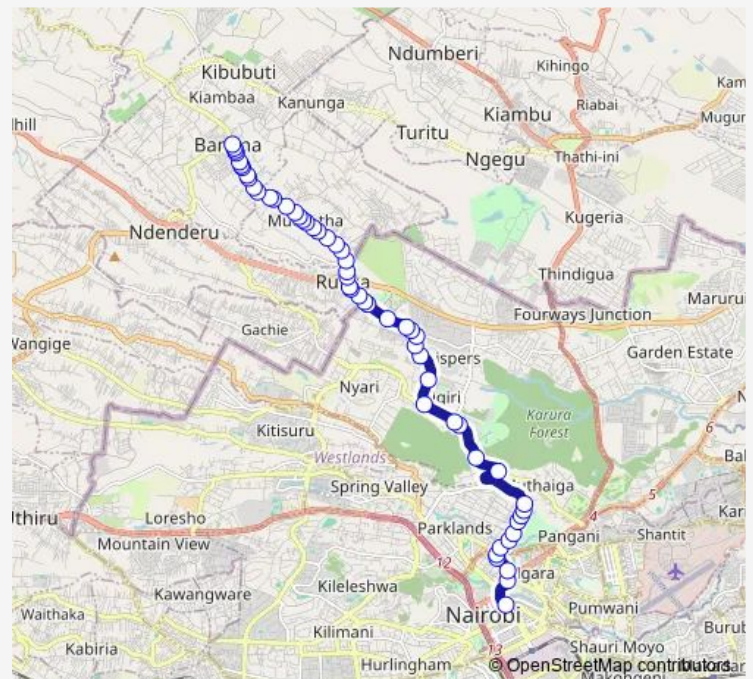

Pefa/All Nations/Muchatha

Gathanga Stage/Kiambea

Velvet Lounge/Kigwaru

Route schedule

Banana Terminus — Koja

Monday 06:00

Tuesday 06:00

Wednesday 06:00

Thursday 06:00

Friday 06:00

Saturday 06:00

Sunday 06:00

Route info

Direction: Banana Terminus

Stops: 50

Trip Duration: 0 hour 53 min

106 — Koja-UN-Ruaka-Banana

Bypass

Ruaka/Banana Junction/Tuskys Supermarket

Delta Petrol Station Ruaka/Border

Movers

Rosslyn Total

Movers/Rosslyn Centre

Two Rivers