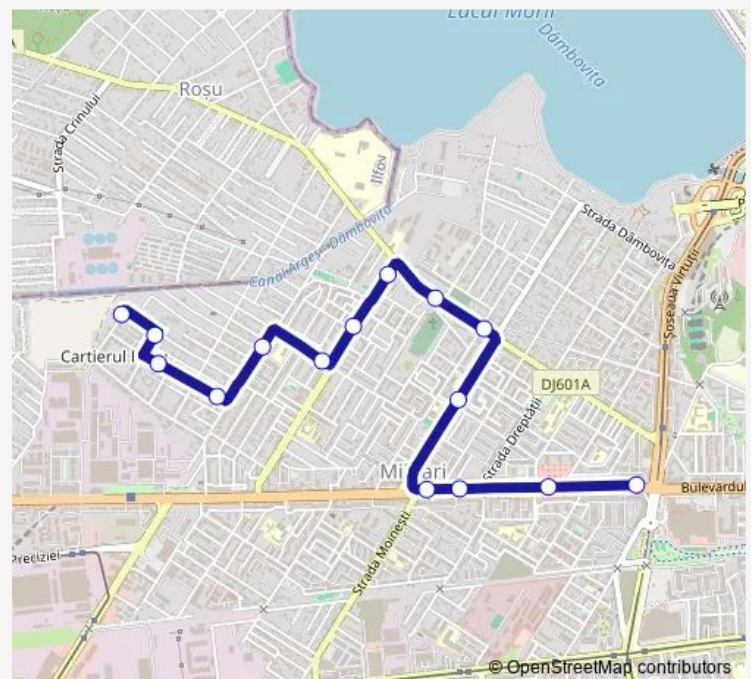

Direction

Cartier Rosu — Lujerului

12 stops

[Open route schedule](#)

Cartier Rosu

Tufanelelor

Stramosilor

Margelelor

Route schedule

Cartier Rosu — Lujerului

Monday 05:37-22:20

Tuesday 05:37-22:20

Wednesday 05:37-22:20

Thursday 05:37-22:20

Friday 05:37-22:20

Saturday 05:37-22:20

Sunday 05:37-22:20

Route info

Direction: Cartier Rosu

Stops: 12

Trip Duration: 0 hour 16 min

Direction

Lujerului — Cartier Rosu

15 stops

[Open route schedule](#)

Lujerului

Veteranilor

Rasaritului

Piata Gorjului

Rosia Montana

Dezrobirii

Cimitirul Militari