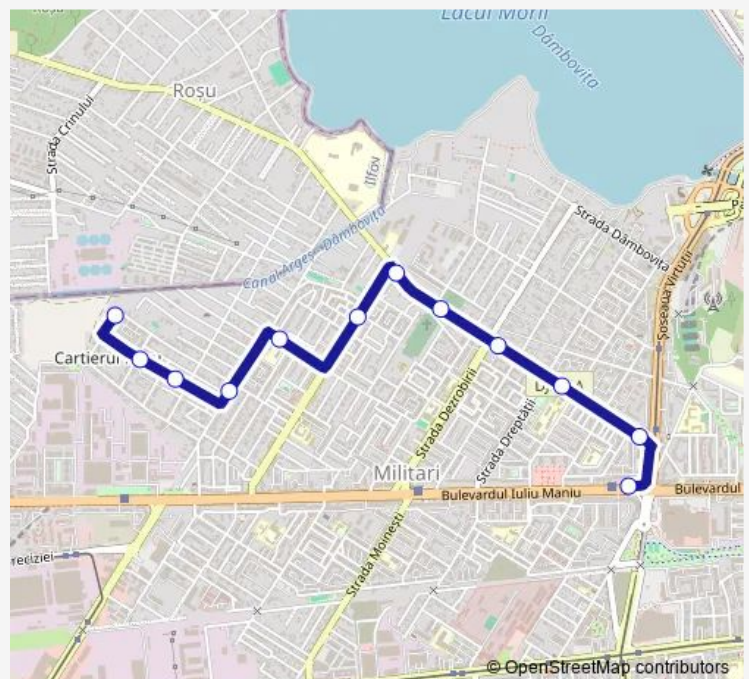

### Direction

Lujerului — Cartier Rosu

15 stops

[Open route schedule](#)

Lujerului

Veteranilor

Rasaritului

Piata Gorjului

### Route schedule

Lujerului — Cartier Rosu

Monday 05:15-22:00

Tuesday 05:15-22:00

Wednesday 05:15-22:00

Thursday 05:15-22:00

Friday 05:15-22:00

Saturday 05:15-22:00

### Route info

Direction: Lujerului

Stops: 15

Trip Duration: 0 hour 17 min

**Direction**

Cartier Rosu — Lujerului

12 stops

[Open route schedule](#)