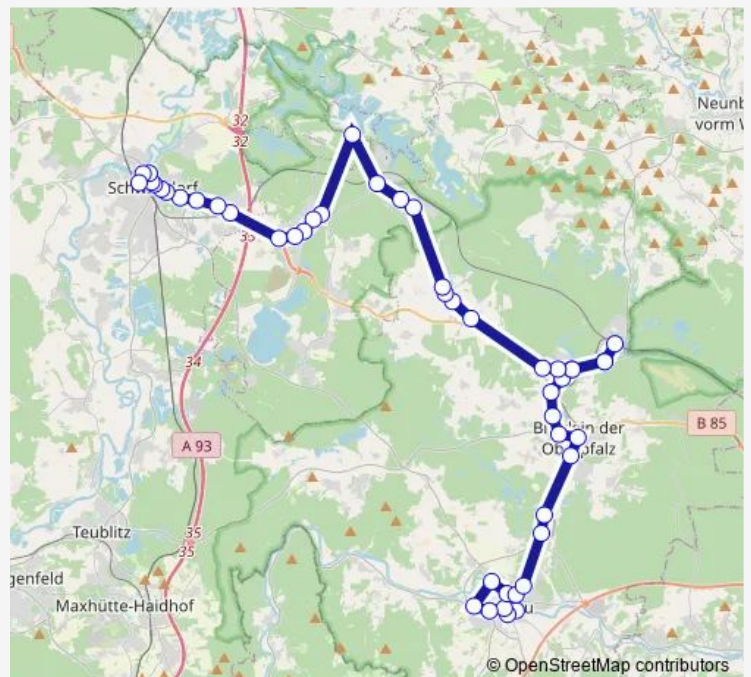

Direction

Charlottenhof — Wackersdorf, Marktplatz

2 stops

[Open route schedule](#)

Charlottenhof

Wackersdorf, Marktplatz

Route schedule

Charlottenhof — Wackersdorf, Marktplatz

Monday	16:55
Tuesday	16:55
Wednesday	16:55
Thursday	16:55
Friday	12:45
Saturday	—
Sunday	—

Route info

Direction: Charlottenhof

Stops: 2

Trip Duration: 0 hour 8 min

Direction

Schwandorf — Nittenau, Gymnasium