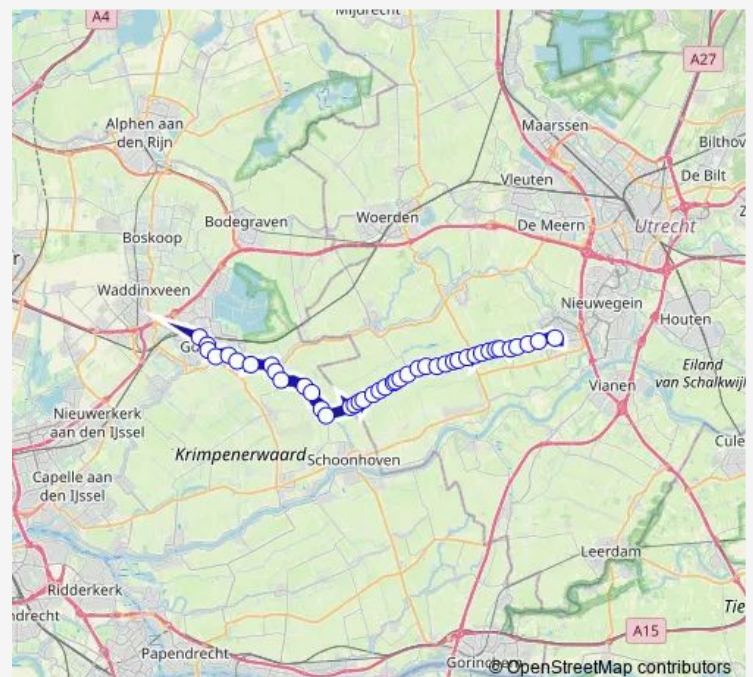

### Route schedule

Gouda, Station — Ijsselstein, Binnenstad

Monday 06:34-23:46

Tuesday 06:34-23:46

Wednesday 06:34-23:46

Thursday 06:34-23:46

Friday 06:34-23:46

Saturday 08:15-23:15

### Route info

Direction: Gouda, Station

Stops: 42

Trip Duration: 0 hour 53 min

106 — Ijsselstein - Gouda

BusMaps

Polsbroek, Van der Mel

Polsbroek, Kleuterschool