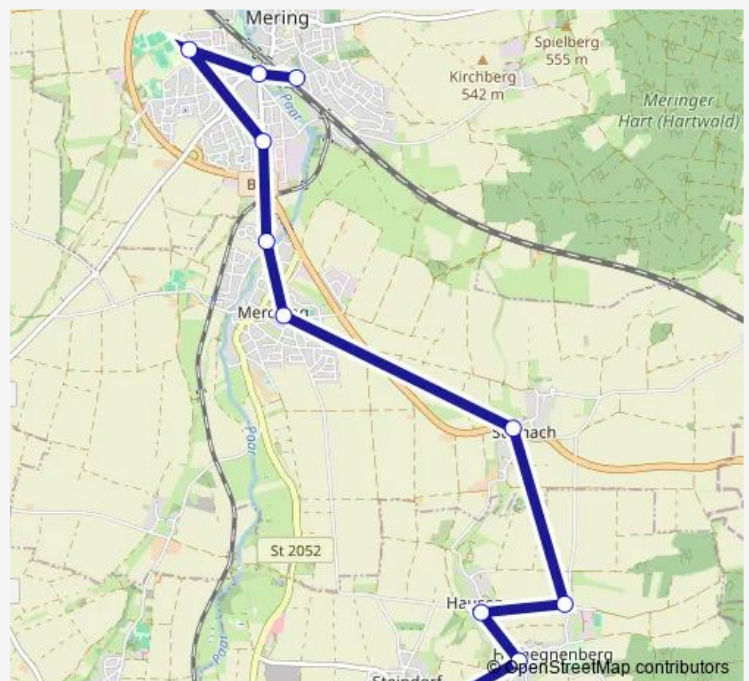

Route info

Direction: Steindorf, Schmiede

Stops: 11

Trip Duration: 0 hour 21 min

Direction

Mering, Schulzentrum — Merching, Kirchstraße

5 stops

[Open route schedule](#)

Mering, Schulzentrum

Mering, Wendelsteinstraße

Merching, Mandichostraße 14

Merching, Steinacher Straße 4

Merching, Kirchstraße

Route schedule

Mering, Schulzentrum — Merching, Kirchstraße

Monday 12:29-13:10

Tuesday 12:29-13:10

Wednesday 12:29-13:10

Thursday 12:29-13:10

Friday 12:29-13:10

Saturday —

Sunday —

Route info

Direction: Mering, Schulzentrum

Stops: 3

Trip Duration: 0 hour 5 min

Direction

Merching, Kirchstraße — Mering, Schulzentrum

4 stops

[Open route schedule](#)

Merching, Kirchstraße

Merching, Mandichostraße 14