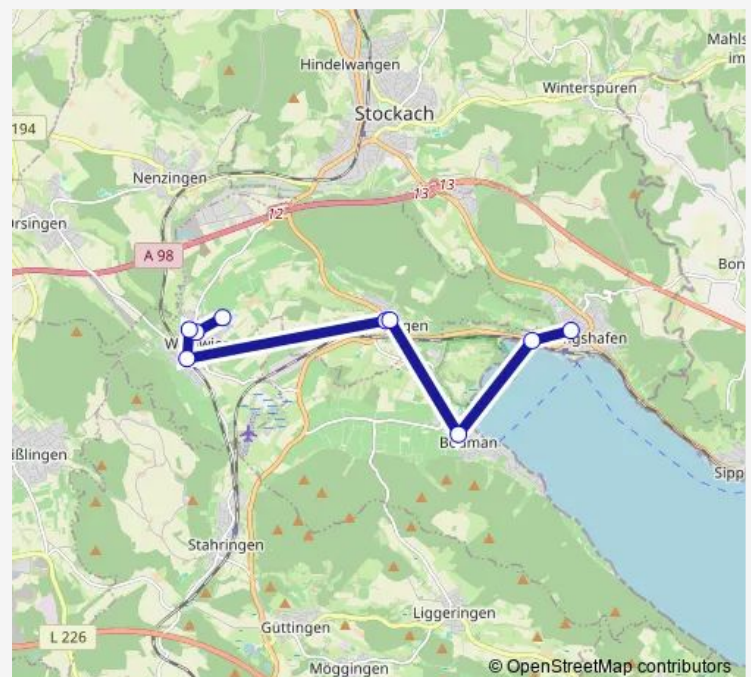

Route schedule

Ludwigshafen (KN),Grund-/H.Sch — Wahlwies, Waldorfschule

Monday 12:15-15:35

Tuesday 12:15-15:35

Wednesday 12:15-15:35

Thursday 12:15-15:35

Friday —

Saturday —

Sunday —

Route info

Direction: Ludwigshafen (KN),Grund-/H.Sch

Stops: 12

Trip Duration: 0 hour 29 min

Direction

Ludwigshafen (KN),Grund-/H.Sch — Wahlwies, Waldorfschule

12 stops