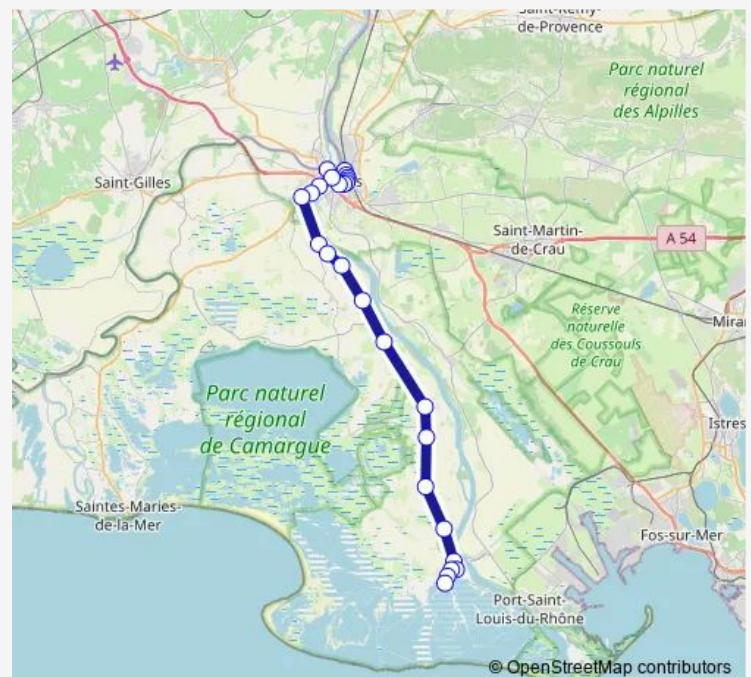

Salin de Giraud Camargue

Route schedule

Piscine Montmajour — Péchiney

Monday —

Tuesday —

Wednesday 12:10

Thursday —

Friday —

Saturday —

Sunday —

Route info

Direction: Piscine Montmajour

Stops: 22

Trip Duration: 0 hour 59 min

Direction

Gare Sncf — Péchiney

26 stops

[Open route schedule](#)

Gare Sncf

Lamartine

E. Combes

Portagnel

Croisière

Lices