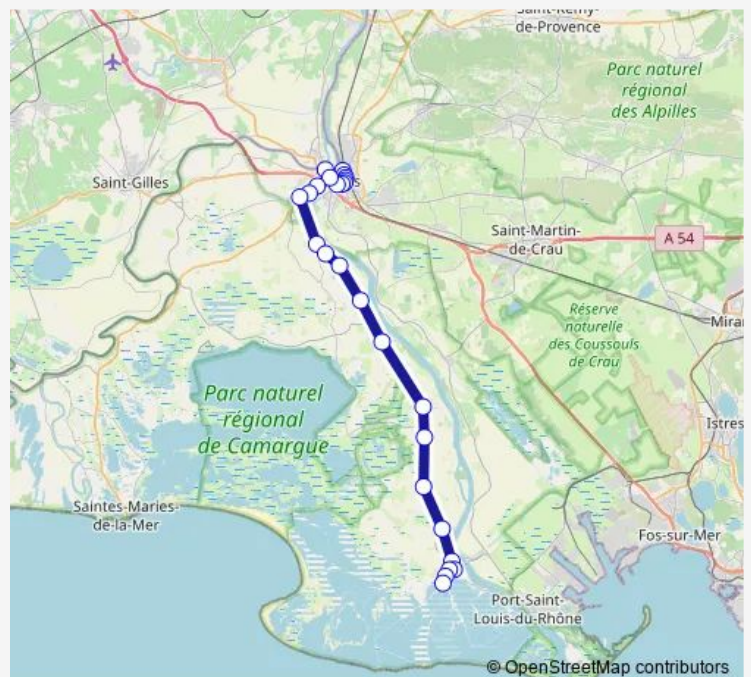

Salin de Giraud Camargue

Route schedule

Piscine Montmajour — Péchiney

Monday —

Tuesday —

Wednesday 12:10

Thursday —

Friday —

Saturday —

Sunday —

Route info

Direction: Piscine Montmajour

Stops: 22

Trip Duration: 0 hour 59 min

Direction

Gare Sncf — Péchiney

26 stops

[Open route schedule](#)

Gare Sncf

Lamartine

E. Combes

Portagnel

Croisière

Lices