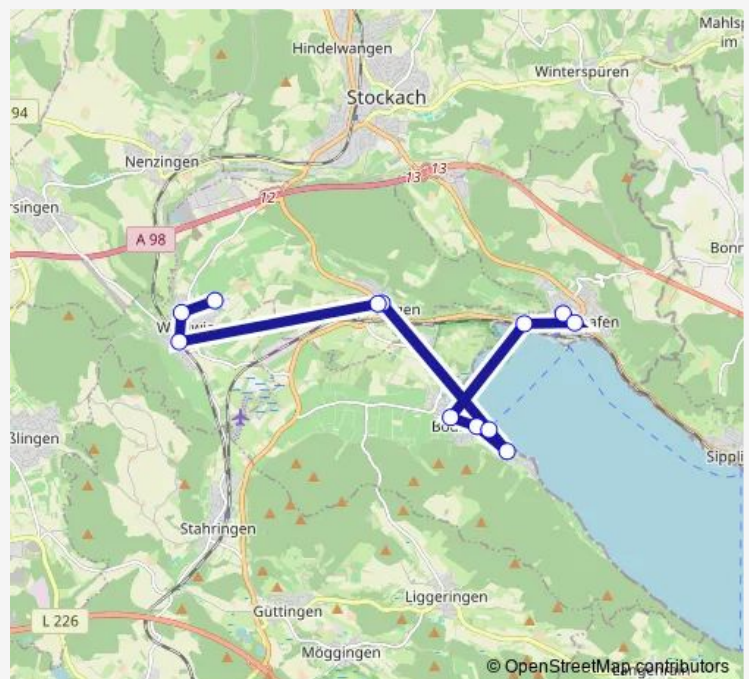

### Route schedule

Ludwigshafen (KN),Grund-/H.Sch — Wahlwies, Waldorfschule

Monday 13:05-15:35

Tuesday 13:05-15:35

Wednesday 13:05-15:35

Thursday 13:05-15:35

Friday 13:05-15:35

Saturday —

### Route info

Direction: Ludwigshafen (KN),Grund-/H.Sch

Stops: 12

Trip Duration: 0 hour 29 min