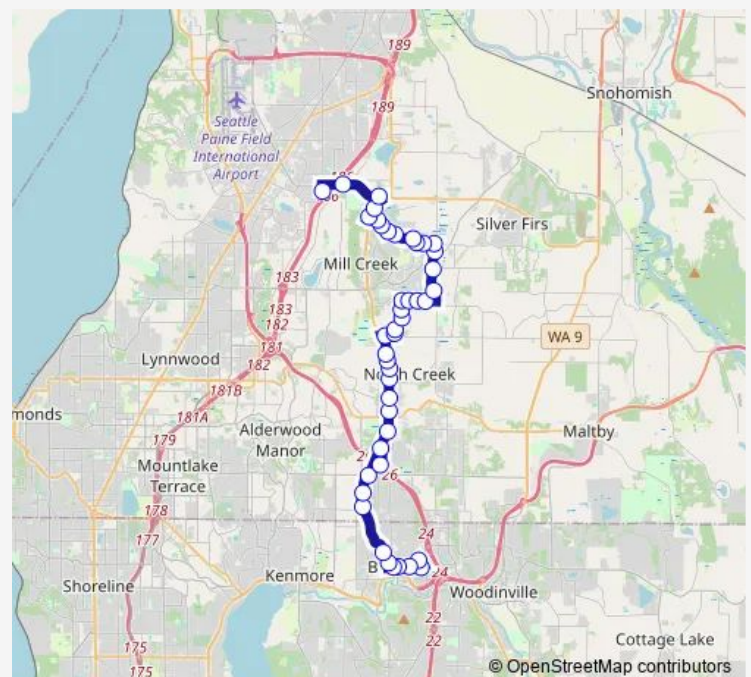

NE 185th St & Beardslee Blvd

NE 185th St & 103rd Ave NE

NE 185th St & 101st Ave Ne

Reder Way & Bothell Way NE

Hwy 527 & NE 190th St

Hwy 527 & 240th St SE

Hwy 527 & 234th St SE

Hwy 527 & 228th St SE

Canyon Park Park & Ride Bay 2

Hwy 527 & 220th St SE

Hwy 527 & 214th St SE

Hwy 527 & Maltby Rd

Hwy 527 & 201st PI SE

Hwy 527 & 196th St SE

Hwy 527 & 192nd St SE

Hwy 527 & 189th PI SE

Hwy 527 & 186th PI SE

180th St SE & Hwy 527

Brook Blvd & 180th St Se

Route schedule

UW Bothell & Cascadia College — Mariner Park & Ride Bay 4

| | |
|-----------|-------------|
| Monday | 05:10-22:10 |
| Tuesday | 05:10-22:10 |
| Wednesday | 05:10-22:10 |
| Thursday | 05:10-22:10 |
| Friday | 05:10-22:10 |
| Saturday | 05:55-21:54 |
| Sunday | 07:55-20:54 |

Route info

Direction: UW Bothell & Cascadia College

Stops: 44

Trip Duration: 0 hour 50 min

106 — Mariner P&R - UW Bothell/Cascadia College

Brook Blvd & Palomino Dr

Brook Blvd & 175th St Se

23rd Ave SE & 171st Pl Se