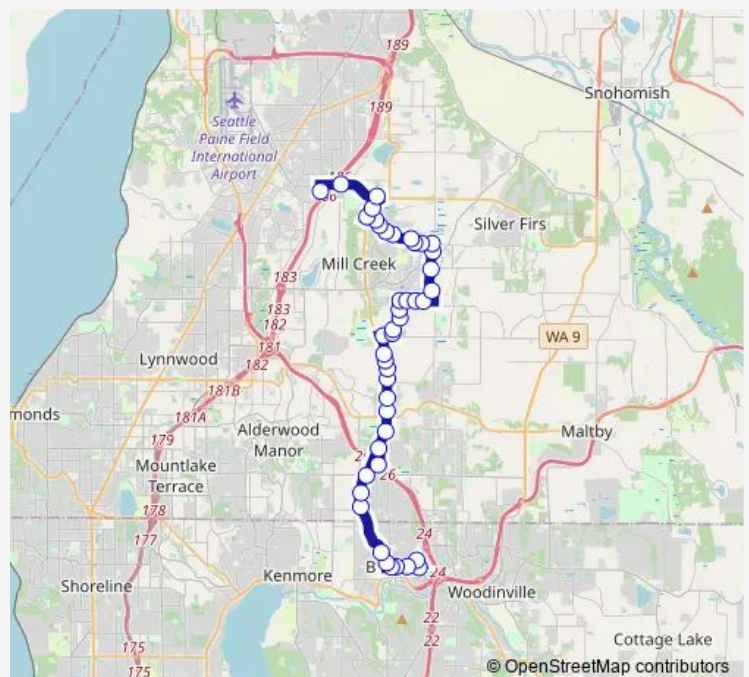

### Direction

UW Bothell & Cascadia College — Mariner Park & Ride Bay 4

44 stops

[Open route schedule](#)

UW Bothell & Cascadia College

Beardslee Blvd & 110th Ave Ne

NE 185th St & Beardslee Blvd

NE 185th St & 103rd Ave Ne

Brook Blvd & 180th St Se

### Route schedule

UW Bothell & Cascadia College — Mariner Park & Ride Bay 4

Monday 05:10-22:10

Tuesday 05:10-22:10

Wednesday 05:10-22:10

Thursday 05:10-22:10

Friday 05:10-22:10

Saturday 05:55-21:54

### Route info

Direction: UW Bothell & Cascadia College

Stops: 44

Trip Duration: 0 hour 43 min

106 — Mariner P&R - UW Bothell/Cascadia College

Brook Blvd & Palomino Dr

Brook Blvd & 175th St Se

23rd Ave SE & 171st Pl Se