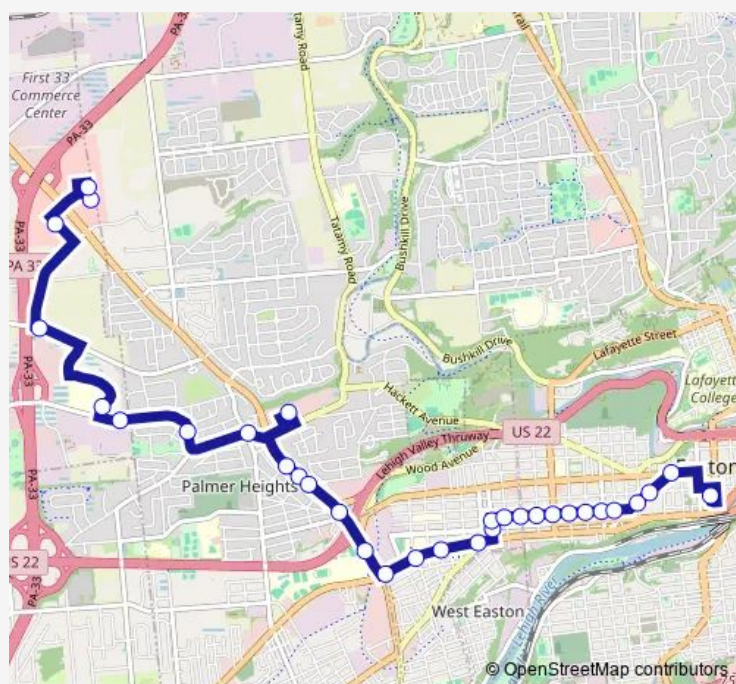

### Route schedule

Eitc - Easton Intermodal Transit Center — Northampton Crossings - Walmart

Monday	08:30-19:00
Tuesday	—
Wednesday	08:30-19:00
Thursday	—
Friday	—
Saturday	—
Sunday	08:30-19:00

### Route info

Direction: Eitc - Easton Intermodal Transit Center

Stops: 48

Trip Duration: 0 hour 55 min

106 — 106 - Palmer

Nazareth at Kathryn Nb

Nazareth at Jewel Nb

Palmer Park Mall

Old Nazareth at Seip Nb

Fischer at Eldridge Wb

Hecktown Rd at Lvhn Nb

Lvhn Hecktown Oaks Main Nb

Newburg at Northwood Nb

Corriere at Nazareth Pike Eb

Corriere at Nazareth

Northampton Crossings - Walmart

## Route info

Direction: Northampton Crossings - Walmart

Stops: 32

Trip Duration: 0 hour 30 min

Lehigh at 12th - Easton

Lehigh at 11th

Lehigh at 10th

Lehigh at 9th - Easton