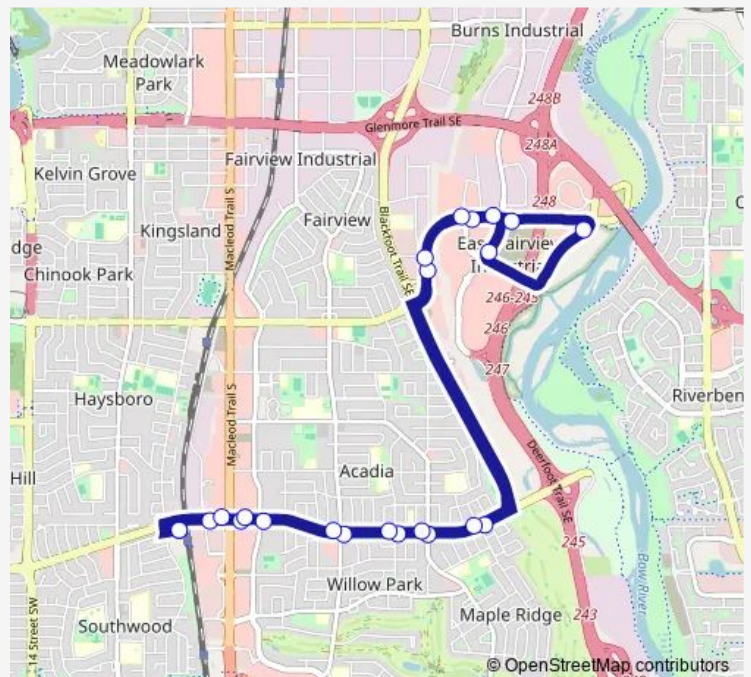

WB Southland DR @ Maplecreek DR Se

WB Southland DR @ Acadia DR Se

WB Southland DR @ 5 ST Se

WB Southland DR @ Fairmount DR Se

WB Southland DR @ Bonaventure DR Se

Route schedule

Southland LRT Station Eb — Southland LRT Station Eb

Monday 05:38-19:00

Tuesday 05:38-19:00

Wednesday 05:38-19:00

Thursday 05:38-19:00

Friday 05:38-19:00

Saturday 05:38-17:38

Sunday 05:38-17:38

Route info

Direction: Southland LRT Station Eb

Stops: 23

Trip Duration: 0 hour 38 min

106 — Southland/Deerfoot Meadows

WB Southland DR @ Macleod TR S

Southland LRT Station Eb

106 Bus time schedules and route maps are available in an offline PDF at busmaps.com. Use the busmaps.com website to see live bus times, train schedule or subway schedule, and step-by-step directions for all public transit in Calgary