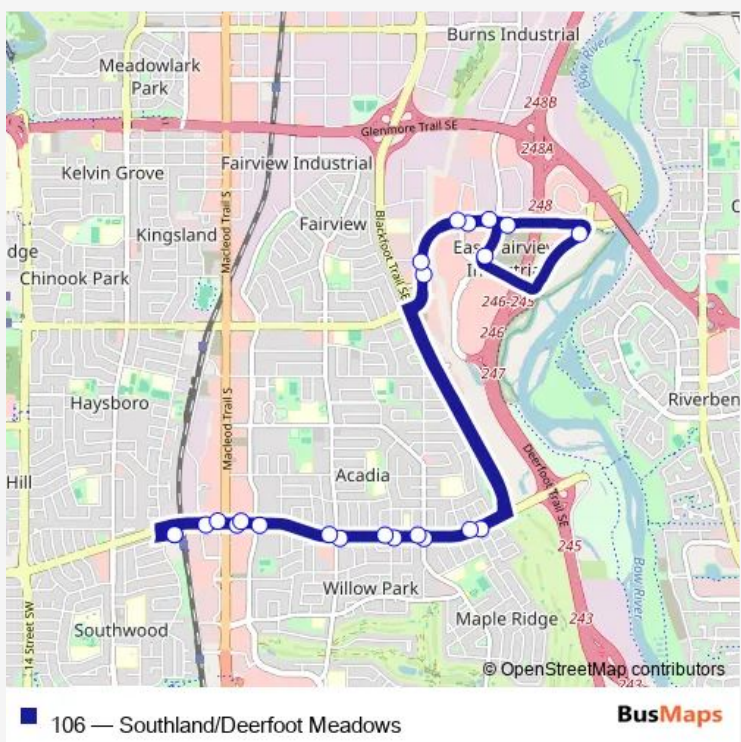

Bus 106 Southland/Deerfoot Meadows

[Go to website](#)

Direction
 Southland LRT Station Wb — Southland LRT Station Wb
 23 stops
[Open route schedule](#)

- Southland LRT Station Wb
- EB Southland DR @ Southport RD Sw
- EB Southland DR @ Macleod TR Se
- EB Southland DR @ Bonaventure DR Se
- EB Southland DR @ Fairmount DR Se
- EB Southland DR @ 5 ST Se
- EB Southland DR @ Acadia DR Se
- EB Southland DR @ Maplecreek DR Se
- NB Heritage DR @ 79th AV Se
- Deerfoot Meadows Station (Eb)
- EB Heritage DR @ 11 ST Se
- SB Heritage Meadows RD @ Heritage DR Se
- NB 11 ST SE @ Heritage Meadows Wy
- Deerfoot Meadows Station (Wb)
- WB Heritage DR @ Heritage GA Se
- SB Heritage DR @ 77 AV Se
- WB Southland DR @ Maplecreek DR Se
- WB Southland DR @ Acadia DR Se
- WB Southland DR @ 5 ST Se
- WB Southland DR @ Fairmount DR Se
- WB Southland DR @ Bonaventure DR Se

Route schedule
 Southland LRT Station Wb — Southland LRT Station Wb

Monday	05:38-19:00
Tuesday	05:38-19:00
Wednesday	05:38-19:00
Thursday	05:38-19:00
Friday	05:38-19:00
Saturday	05:38-17:38
Sunday	05:38-17:38

Route info
 Direction: Southland LRT Station Wb
 Stops: 23
 Trip Duration: 0 hour 38 min

WB Southland DR @ Macleod TR S

Southland LRT Station Wb

106 Bus time schedules and route maps are available in an offline PDF at busmaps.com. Use the busmaps.com website to see live bus times, train schedule or subway schedule, and step-by-step directions for all public transit in Calgary

The schedule is provided in the local timezone. Times with "(+1)" indicate departures on the next day.

PDF file created on 2025-01-16

2024 BusMaps.com - All Rights Reserved