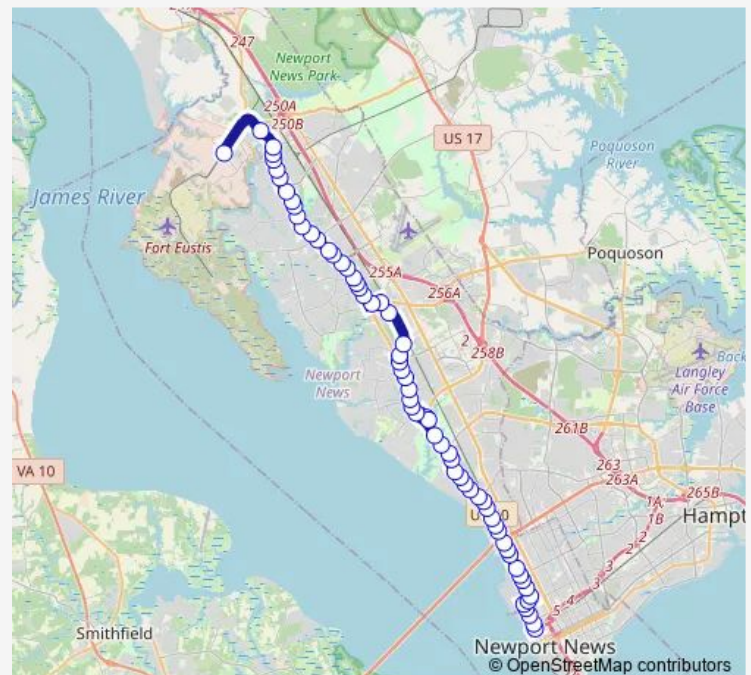

Warwick & Williamson

Warwick & Warwick Landing

Warwick & Hickory Point

Warwick & Woodhaven

Warwick & Thornclyff

Warwick & Checed Way

Warwick & Curtis Tignor

Warwick & Bexley Park

Thursday 05:34-23:34

Friday 05:34-23:34

Saturday 05:34-23:34

Sunday 05:34-23:34

Route info

Direction: Fort Eustis

Stops: 63

Trip Duration: 1 hour 1 min

106 — Warwick Boulevard

Warwick & Oyster Point

Oyster Point & Warwick

Nettles & Oyster Point

Nettles & Wendwood

Nettles & Claiborne

Nettles & Sandpebble

Nettles & Warwick

Warwick & Turlington

Warwick & Culpepper

Warwick & Wellesley

Warwick & Minton

Warwick & Glendale

Warwick & Prince Drew

Warwick & Sweetbriar

Boulevard Park Transfer Area