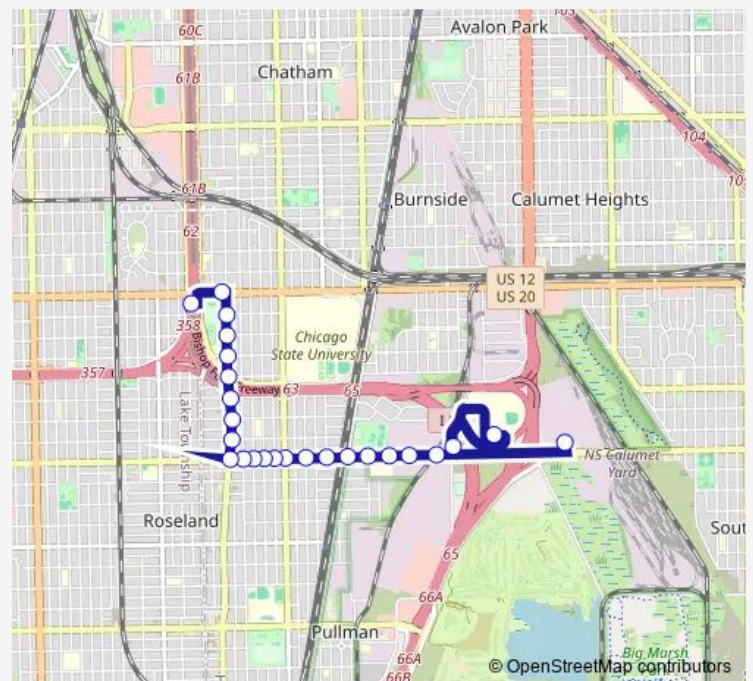

103rd Street & Corliss

900 E 103rd Street

1001 E 103rd Street

Route schedule

95th Red Line Station — 103rd Street & Stony Island Garage Terminal

Monday 07:08-21:55

Tuesday 07:08-21:55

Wednesday 07:08-21:55

Thursday 07:08-21:55

Friday 07:08-21:55

Saturday 07:30-17:45

Sunday —

Route info

Direction: 95th Red Line Station

Stops: 26

Trip Duration: 0 hour 16 min

106 — East 103rd

1100 E 103rd Street

103rd Street & Woodlawn

Woodlawn & 103rd Street

Olive-Harvey College

103rd Street & Stony Island Garage Terminal

Direction

103rd Street & Stony Island Garage Terminal — 95th Red Line Station

25 stops

[Open route schedule](#)

103rd Street & Stony Island Garage Terminal

Woodlawn & 103rd Street

Olive-Harvey College

1100 E 103rd Street

1000 E 103rd Street

900 E 103rd Street