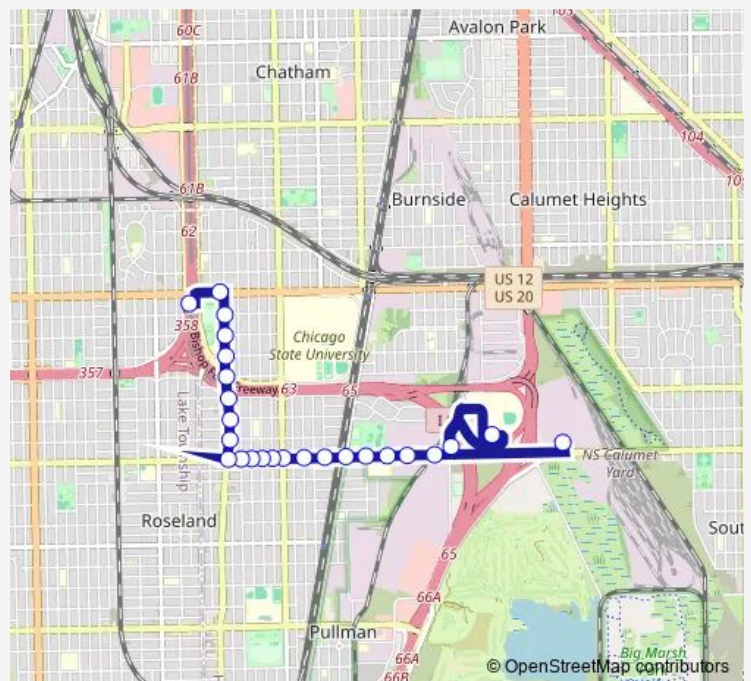

103rd Street & Corliss

900 E 103rd Street

1001 E 103rd Street

Route schedule

95th Red Line Station — 103rd Street & Stony Island Garage Terminal

Monday 07:08-21:55

Tuesday 07:08-21:55

Wednesday 07:08-21:55

Thursday 07:08-21:55

Friday 07:08-21:55

Saturday 07:30-17:45

Sunday —

Route info

Direction: 95th Red Line Station

Stops: 26

Trip Duration: 0 hour 18 min

106 — East 103rd

1100 E 103rd Street

103rd Street & Woodlawn

Woodlawn & 103rd Street

Olive-Harvey College

103rd Street & Stony Island Garage Terminal

Direction

103rd Street & Stony Island Garage Terminal — 95th Red Line Station

25 stops

[Open route schedule](#)

103rd Street & Stony Island Garage Terminal

Woodlawn & 103rd Street

Olive-Harvey College

1100 E 103rd Street

1000 E 103rd Street

900 E 103rd Street