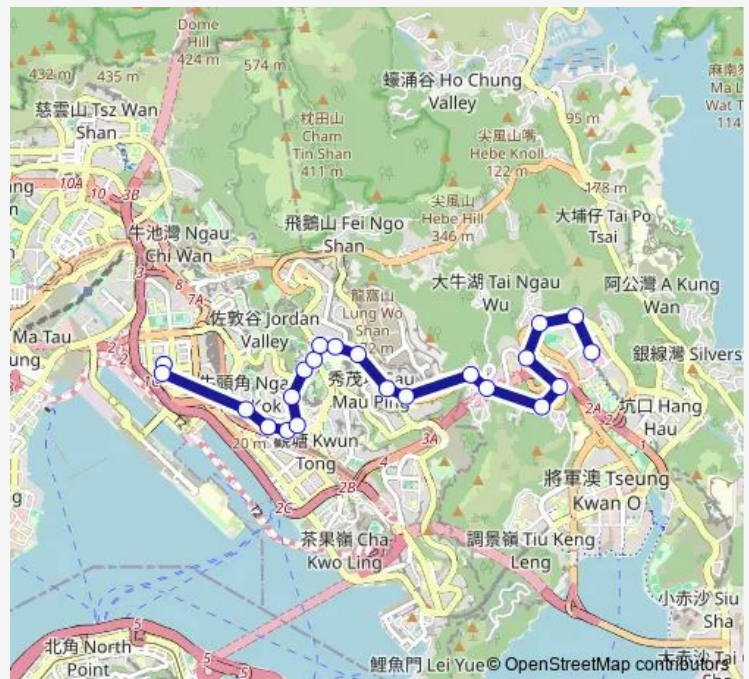

Monday 06:30-09:30

Tuesday 06:30-09:30

Wednesday 06:30-09:30

Thursday 06:30-09:30

Friday 06:30-09:30

Saturday 06:30-10:00

Sunday 06:30-10:00

Route info

Direction: KOWLOON BAY PUBLIC TRANSPORT INTERCHANGE

Stops: 22

Trip Duration: 0 hour 27 min

106 — PO LAM - Kowloon Bay

MAU WU TSAI, PO LAM ROAD NORTH|PO LAM ROAD NORTH, OUTSIDE HONG SING GARDEN|MAU WU TSAI, PO LAM ROAD NORTH|PO LAM ROAD, NEAR KING LING COLLEGE