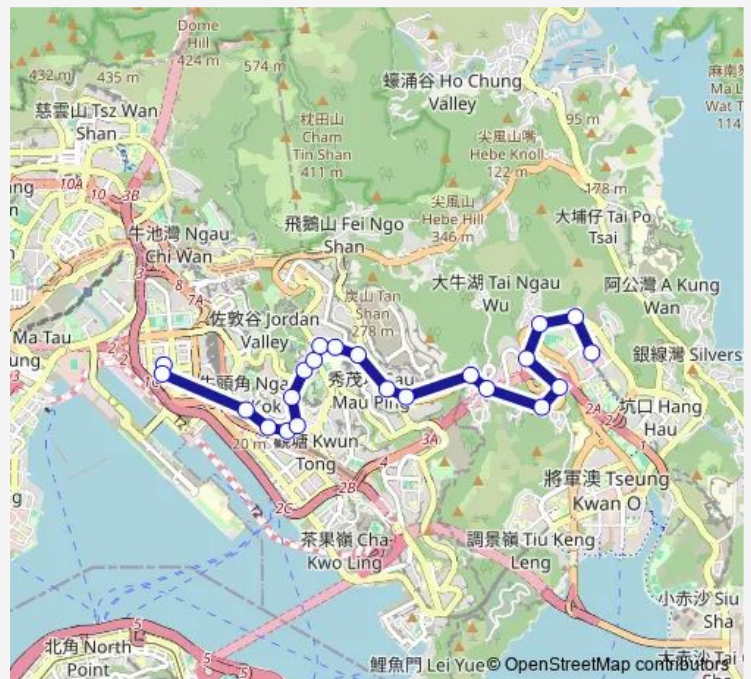

SAU MAU Ping Police Station

Route schedule

PO LAM Public Transport Interchange — Kowloon BAY Public Transport Interchange

Monday	06:30-09:30
Tuesday	06:30-09:30
Wednesday	06:30-09:30
Thursday	06:30-09:30
Friday	06:30-09:30
Saturday	06:30-10:00
Sunday	06:30-10:00

Route info

Direction: PO LAM Public Transport Interchange

Stops: 22

Trip Duration: 0 hour 24 min

106 — PO LAM - Kowloon Bay

Hamden Court, Hong Ning Road

Connie Towers, Hong Ning Road

Hong Ning Road Recreation Ground

Ngau TAU KOK Road, Outside YUE MAN Centre

Ngau TAU KOK Station|Ngau TAU KOK Road, Opposite
Block 2, Lotus Tower

Ngau TAU KOK Road, Outside Kwun Tong Government
Primary School

Wang Chiu Road, Near Zero Carbon Building|Wang Chiu
Road, Opposite Exchange Tower