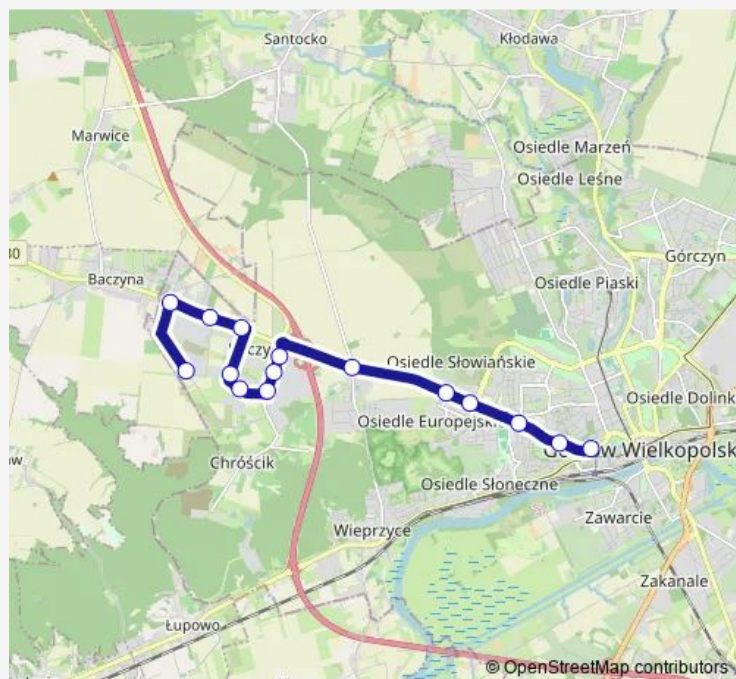

### Route schedule

Awf — Odlewników

Monday	05:25-22:40
Tuesday	05:25-22:40
Wednesday	05:25-22:40
Thursday	05:25-22:40
Friday	05:25-22:40
Saturday	05:25-22:40
Sunday	05:25-22:40

### Route info

Direction: Awf

Stops: 15

Trip Duration: 0 hour 20 min

## Direction

Odlewników — Awf

17 stops

[Open route schedule](#)

Odlewników

Odlewników

Lipiańska

Metalowców

## Route info

Direction: Odlewników

Stops: 17

Trip Duration: 0 hour 21 min

106 Bus time schedules and route maps are available in an offline PDF at [busmaps.com](https://busmaps.com). Use the [busmaps.com](https://busmaps.com) website to see live bus times, train schedule or subway schedule, and step-by-step directions for all public transit in Gorzow Wielkopolski