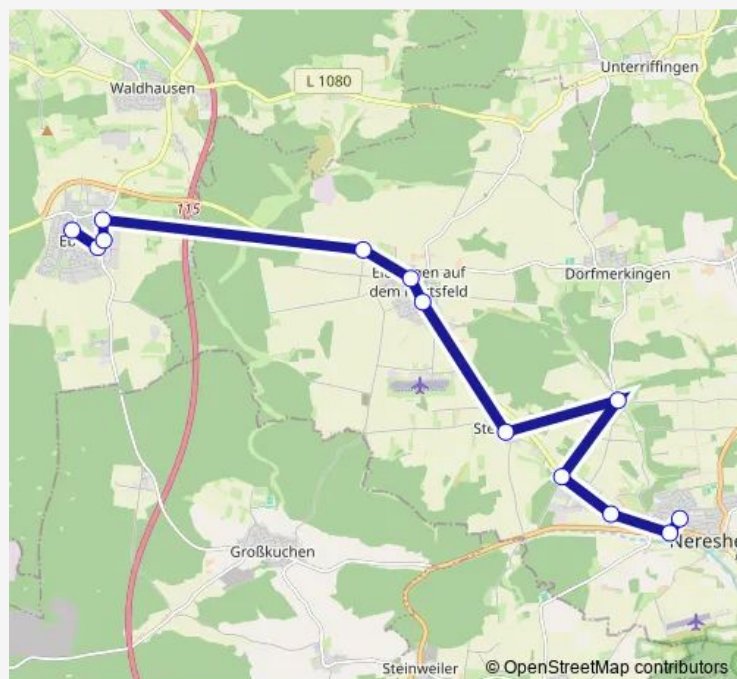

### Direction

Ebnat, Ortsmitte — Neresheim, Härtsfeldschule

13 stops

[Open route schedule](#)

Ebnat, Ortsmitte

Ebnat, Beck + Schubert

Ebnat, Jurahalle

Ebnat, Thurn-u.-Taxis-Str.

Neresheim, Härtsfeldschule

### Route schedule

Ebnat, Ortsmitte — Neresheim, Härtsfeldschule

Monday 07:44-13:17

Tuesday 07:44-13:17

Wednesday 07:44-13:17

Thursday 07:44-13:17

Friday 07:44-13:17

Saturday —

### Route info

Direction: Ebnat, Ortsmitte

Stops: 13

Trip Duration: 0 hour 21 min

106 Bus time schedules and route maps are available in an offline PDF at [busmaps.com](https://busmaps.com). Use the [busmaps.com](https://busmaps.com) website to see live bus times, train schedule or subway schedule, and step-by-step directions for all public transit in Aalen