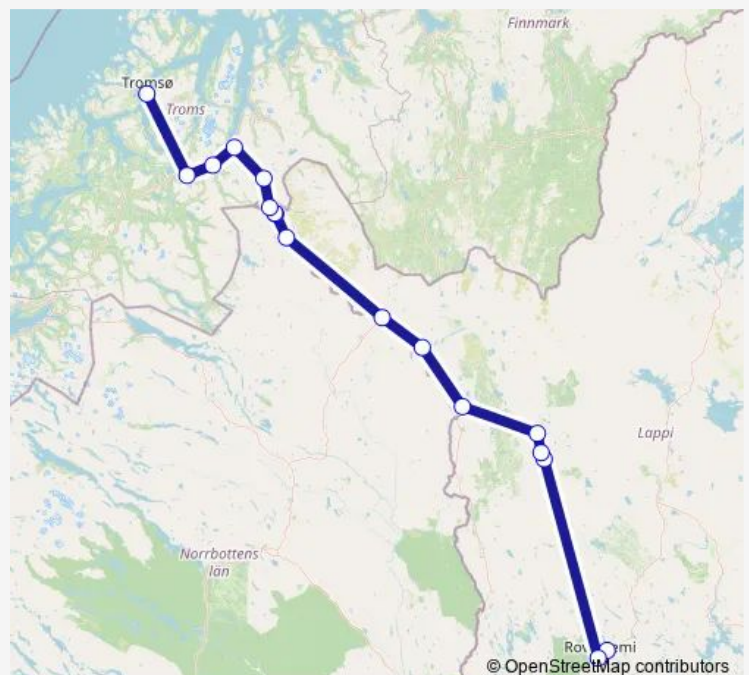

International Coach Service 106 Arctic Route Tromsø - Rovaniemi / Rovaniemi - Tromsø

[Go to website](#)**Direction**

Santa Claus Village — Tromsø Prostneset

17 stops

[Open route schedule](#)

Santa Claus Village

Route schedule

Santa Claus Village — Tromsø Prostneset

Monday 10:00

Tuesday 10:00

Wednesday 10:00

Thursday 10:00

Friday 10:00

Saturday 10:00

Sunday 10:00

Route info

Direction: Santa Claus Village

Stops: 17

Trip Duration: 9 hour 30 min

Direction

Tromsø Prostneset — Santa Claus Village

17 stops

Rovaniemi bussterminal

Santa Claus Village

Route schedule

Tromsø Prostneset — Santa Claus Village

Monday 07:00

Tuesday 07:00

Wednesday 07:00

Thursday 07:00