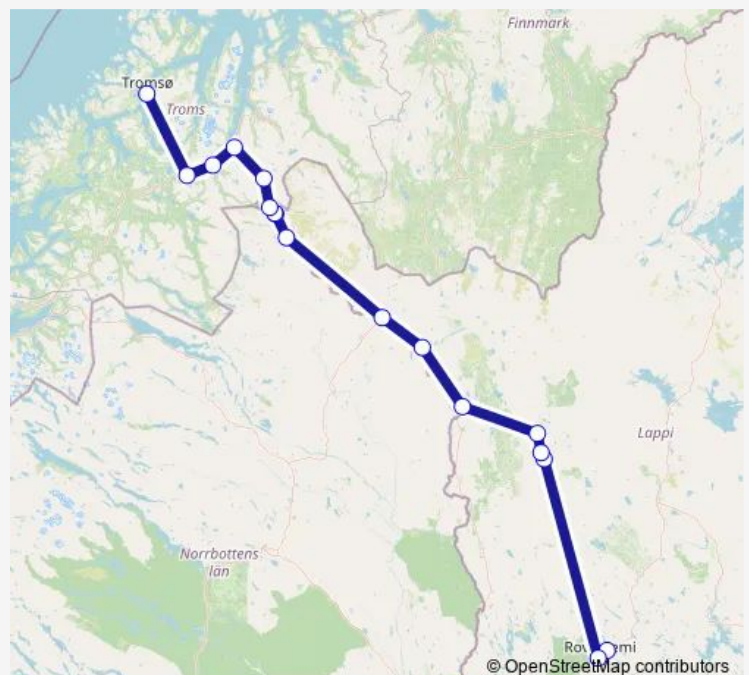

International Coach Service 106 Arctic Route Tromsø - Rovaniemi / Rovaniemi - Tromsø

[Go to website](#)**Direction**

Santa Claus Village — Tromsø Prostneset

17 stops

[Open route schedule](#)

Santa Claus Village

Route schedule

Santa Claus Village — Tromsø Prostneset

Monday	10:00
Tuesday	10:00
Wednesday	10:00
Thursday	10:00
Friday	10:00
Saturday	10:00
Sunday	10:00

Route info

Direction: Santa Claus Village

Stops: 17

Trip Duration: 9 hour 30 min

Direction

Tromsø Prostneset — Santa Claus Village

17 stops

[Open route schedule](#)

Tromsø Prostneset

Nordkjosbotn

Storfjord kirke