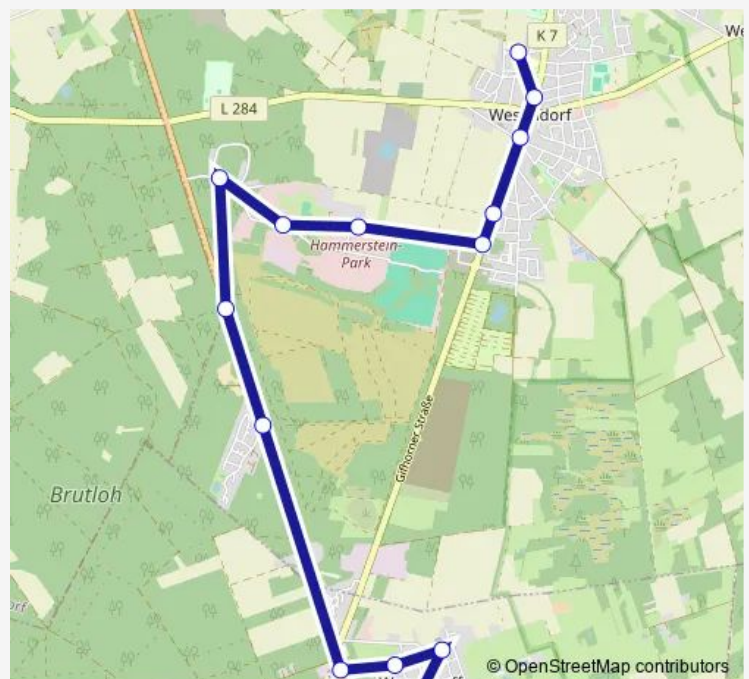

### Route schedule

Gifhorn Carl-Diem-Straße — Kästorf(Kr Gifhorn) Zu den Mushoren

Monday 12:38

Tuesday 12:38

Wednesday 12:38

Thursday 12:38

Friday 12:38

Saturday —

### Route info

Direction: Gifhorn Carl-Diem-Straße

Stops: 17

Trip Duration: 0 hour 22 min