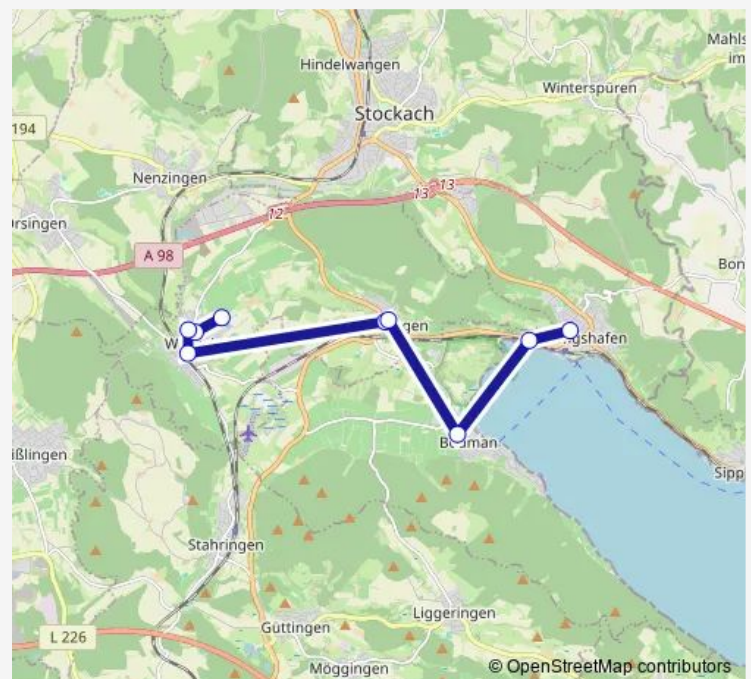

Route schedule

Wahlwies Grundschule — Ludwigshafen (KN) Grund- und Hauptschule

Monday 07:21

Tuesday 07:21

Wednesday 07:21

Thursday 07:21

Friday 07:21

Saturday —

Sunday —

Route info

Direction: Wahlwies Grundschule

Stops: 12

Trip Duration: 0 hour 29 min

Direction

Wahlwies Waldorfschule — Ludwigshafen (KN) Grund- und Hauptschule

9 stops

Thursday 08:10-15:15

Friday 08:10-15:15

Saturday —

Sunday —

Route info

Direction: Wahlwies Waldorfschule

Stops: 9

Trip Duration: 0 hour 25 min

Wednesday 16:05

Thursday 16:05

Friday 16:05

Saturday —

Sunday —

Route info

Direction: Wahlwies Waldorfschule

Stops: 8