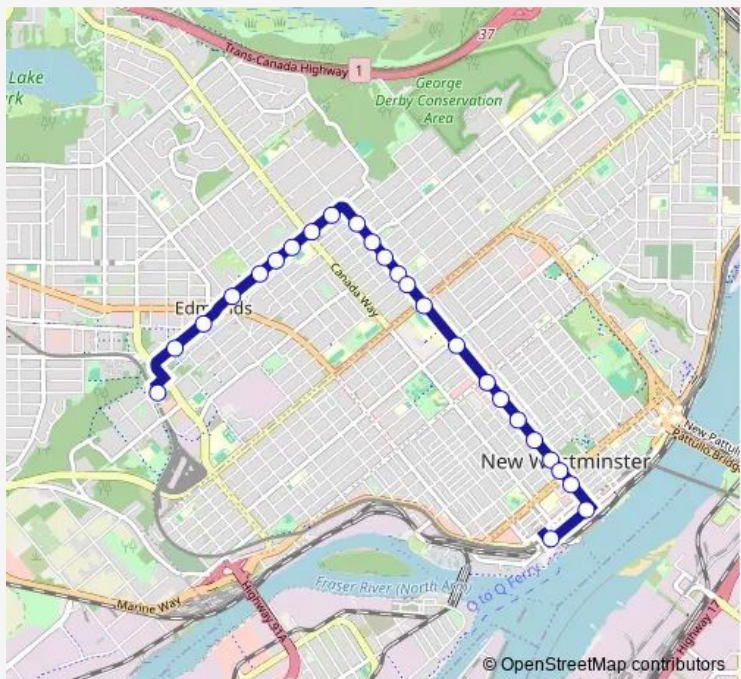

Bus 106 New Westminster Station/Edmonds Station

[Go to website](#)

Direction
 Edmonds Station @ Bay 2 — New Westminster Station @ Bay 3
 25 stops
[Open route schedule](#)

- Edmonds Station @ Bay 2
- Eastbound Edmonds St @ 18 St
- Eastbound Edmonds St @ 16 St
- Eastbound Edmonds St @ Linden Ave
- Eastbound Edmonds St @ Humphries Ave
- Eastbound Edmonds St @ Mary Ave
- Eastbound Edmonds St @ New Vista Place
- Eastbound Edmonds St @ Canada Way
- Eastbound Edmonds St @ 6th St
- Southbound 6th St @ 18 Ave
- Southbound 6th St @ 16 Ave
- Southbound 6th St @ 15 Ave
- Southbound 6th St @ 13 Ave
- Southbound 6th St @ 12 Ave
- Southbound 6th St @ 10 Ave
- Southbound 6th St @ 8th Ave
- Southbound 6th St @ Princess St
- Southbound 6th St @ 5th Ave
- Southbound 6th St @ 4th Ave
- Southbound 6th St @ 3rd Ave
- Southbound 6th St @ Queens Ave

Route schedule
 Edmonds Station @ Bay 2 — New Westminster Station @ Bay 3

| | |
|-----------|---------------------------|
| Monday | 05:27-02:16 ⁺¹ |
| Tuesday | 05:27-02:16 ⁺¹ |
| Wednesday | 05:27-02:16 ⁺¹ |
| Thursday | 05:27-02:16 ⁺¹ |
| Friday | 05:27-02:16 ⁺¹ |
| Saturday | 05:35-02:13 ⁺¹ |
| Sunday | 06:06-01:45 ⁺¹ |

Route info
 Direction: Edmonds Station @ Bay 2
 Stops: 25
 Trip Duration: 0 hour 19 min

106 — New Westminster Station/Edmonds Station **BusMaps**

Southbound 6th St @ Royal Ave

Southbound 6th St @ Agnes St

Westbound Columbia St @ 6th St

New Westminster Station @ Bay 3

Direction

New Westminster Station @ Bay 7 — Edmonds Station @ Bay 2

24 stops

[Open route schedule](#)

New Westminster Station @ Bay 7

Northbound 6th St @ Carnarvon St