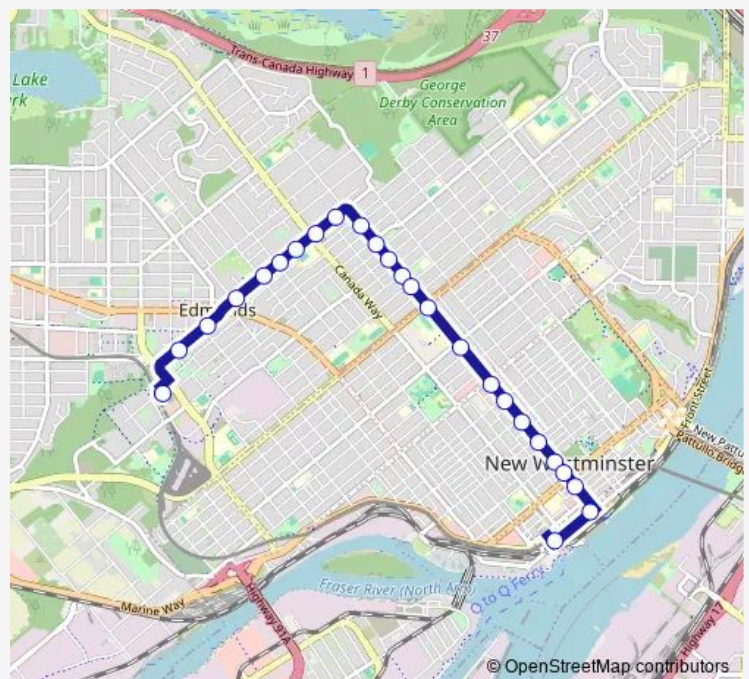

Southbound 6th St @ 5th Ave

Southbound 6th St @ 4th Ave

Southbound 6th St @ 3rd Ave

Southbound 6th St @ Queens Ave

Route schedule

Edmonds Station @ Bay 4 — New Westminster Station @ Bay 3

Monday 05:27-02:16⁺¹

Tuesday 05:27-02:45⁺¹

Wednesday 05:27-02:16⁺¹

Thursday 05:27-02:16⁺¹

Friday 05:27-02:16⁺¹

Saturday 05:35-02:13⁺¹

Sunday 06:06-01:45⁺¹

Route info

Direction: Edmonds Station @ Bay 4

Stops: 25

Trip Duration: 0 hour 27 min

106 — New Westminster Station/Edmonds Station

Southbound 6th St @ Royal Ave

Southbound 6th St @ Agnes St

Westbound Columbia St @ 6th St

New Westminster Station @ Bay 3

Direction

New Westminster Station @ Bay 7 — Edmonds Station @ Bay 2

24 stops

[Open route schedule](#)

New Westminster Station @ Bay 7

Northbound 6th St @ Carnarvon St

Northbound 6th St @ Royal Ave

Northbound 6th St @ Queens Ave