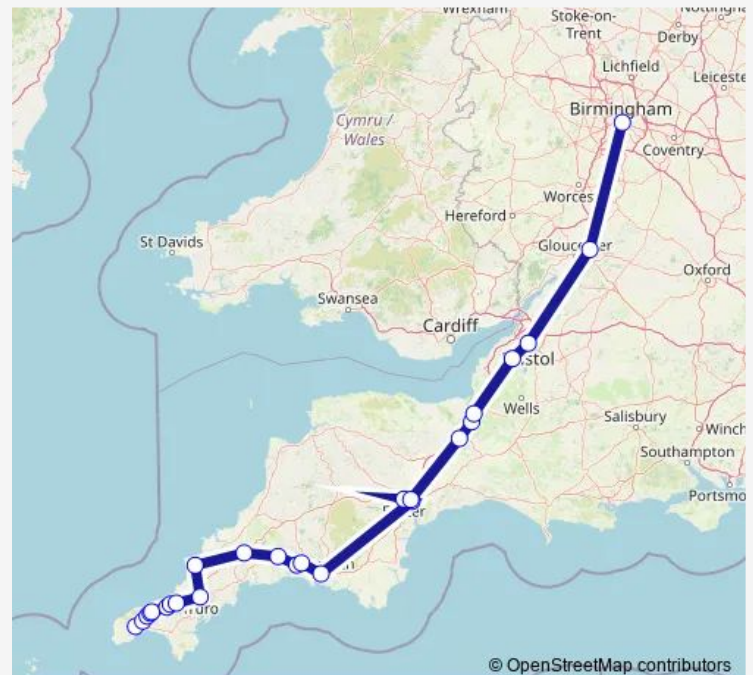

Thursday 00:40-23:20

Friday 00:15-22:45

Saturday 05:20-22:45

Sunday 05:20-23:20

Route info

Direction: Bus Station

Stops: 25

Trip Duration: 9 hour 55 min

© OpenStreetMap contributors

106 — Digbeth,birmingham - Penzance

BusMaps

Airport Bus Station

Bus Station

Arle Court P&R

Birmingham Coach Station

Direction