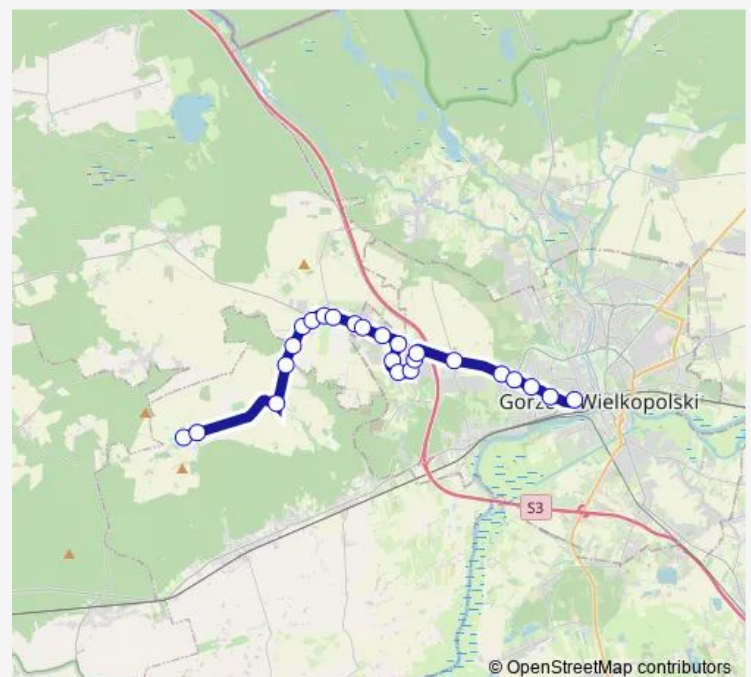

Saturday 16:31-17:56

Sunday 16:31-17:56

Route info

Direction: Stanowice

Stops: 24

Trip Duration: 0 hour 36 min

Rondo Myśluborskie

Asnyka